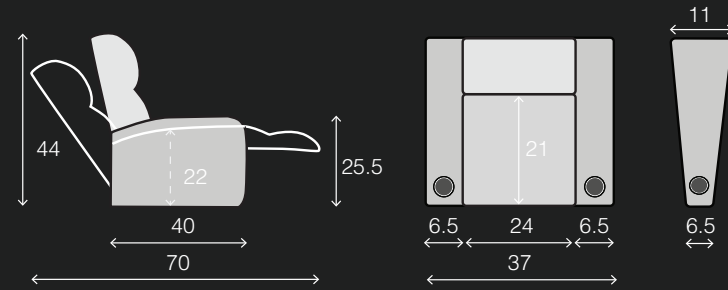

* Power SKUs only

UPHOLSTERY

- ▶ Top Grain Leather
- ▶ Bonded Leather
- ▶ Leather Gel
- ▶ Microfiber

SPECIFICATIONS

TWO ARM
37 x 40 x 44

RIGHT ARM
30.5 x 40 x 44

LEFT ARM
30.5 x 40 x 44

LEFT ARM + RIGHT WEDGE
41.5 x 40 x 44

RIGHT WEDGE
35 x 40 x 44

ARMLESS
24 x 40 x 44

POPULAR LAYOUTS

Inches as width x depth x height

2 STRAIGHT
67.5 x 40 x 44

3 STRAIGHT
98 x 40 x 44

4 STRAIGHT
128.5 x 40 x 44

4 STRAIGHT MIDDLE LOVE
122 x 40 x 44

2 CURVED
72 x 42 x 44

3 CURVED
107 x 44 x 44

4 CURVED
142 x 46 x 44

4 CURVED MIDDLE LOVE
131 x 44 x 44