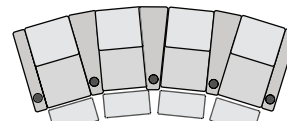

* Power SKUs only

UPHOLSTERY

- ▶ Top Grain Leather
- ▶ Bonded Leather
- ▶ Leather Gel
- ▶ Microfiber

SPECIFICATIONS

TWO ARM
37 x 40 x 44

RIGHT ARM
30.5 x 40 x 44

LEFT ARM
30.5 x 40 x 44

LEFT ARM + RIGHT WEDGE
41.5 x 40 x 44

RIGHT WEDGE
35 x 40 x 44

ARMLESS
24 x 40 x 44

POPULAR LAYOUTS

Inches as width x depth x height

2 STRAIGHT
67.5 x 40 x 44

3 STRAIGHT
98 x 40 x 44

4 STRAIGHT
128.5 x 40 x 44

4 STRAIGHT MIDDLE LOVE
122 x 40 x 44

2 CURVED
72 x 42 x 44

3 CURVED
107 x 44 x 44

4 CURVED
142 x 46 x 44

4 CURVED MIDDLE LOVE
131 x 44 x 44