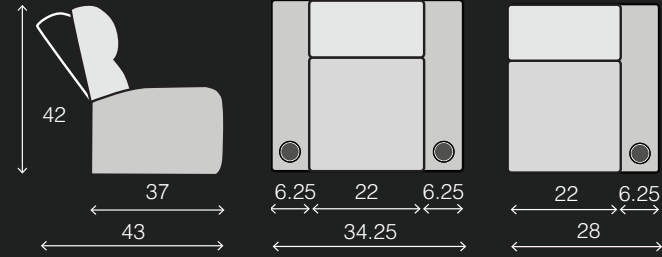

AXIS ZR700

FEATURES

- ▶ Accessory Dock
- ▶ Kiln Dried Hardwood & Metal Frame
- ▶ Rocker Back Mechanism
- ▶ Faux Footrest Option Available
- ▶ Stainless Steel Cupholders
- ▶ Storage Compartment in all Arms
- ▶ Plush Ergonomic Seating
- ▶ Taller Seat Back for Head Support
- ▶ Compatible with Sloped Surfaces
- ▶ Plush Fiber Fill with Dacron Wrap
- ▶ Thick Luxurious Bonded Leather
- ▶ Stylish Wood Top on Arms

SPECIFICATIONS

POPULAR LAYOUTS

Inches as width x depth x height

Row of 2
62.25 x 37 x 42

Row of 3
90.25 x 37 x 42

Row of 4
118.25 x 37 x 42

Row of 5
146.25 x 37 x 42

Row of 6
174.25 x 37 x 42

Row of 7
202.25 x 37 x 42

AXIS ZR700