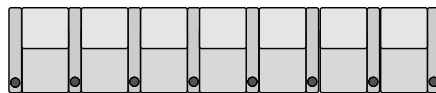

AXIS ZR700

FEATURES

- ▶ Accessory Dock
- ▶ Kiln Dried Hardwood & Metal Frame
- ▶ Rocker Back Mechanism
- ▶ Faux Footrest Option Available
- ▶ Stainless Steel Cupholders
- ▶ Storage Compartment in all Arms
- ▶ Plush Ergonomic Seating
- ▶ Taller Seat Back for Head Support
- ▶ Compatible with Sloped Surfaces
- ▶ Plush Fiber Fill with Dacron Wrap
- ▶ Thick Luxurious Bonded Leather
- ▶ Stylish Wood Top on Arms

SPECIFICATIONS

POPULAR LAYOUTS

Inches as width x depth x height

Row of 2
62.25 x 37 x 42

Row of 3
90.25 x 37 x 42

Row of 4
118.25 x 37 x 42

Row of 5
146.25 x 37 x 42

Row of 6
174.25 x 37 x 42