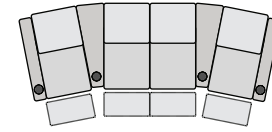

# SPECIFICATIONS

TWO ARM  
37.5 x 40 x 44

RIGHT ARM  
30.25 x 40 x 44

LEFT ARM  
30.25 x 40 x 44

LEFT ARM + RIGHT WEDGE  
44.25 x 40 x 44

RIGHT WEDGE  
36 x 40 x 44

ARMLESS  
23 x 40 x 44

## POPULAR LAYOUTS

Inches as width x depth x height

2 STRAIGHT  
67.75 x 40 x 44

3 STRAIGHT  
98 x 40 x 44

4 STRAIGHT  
128.25 x 40 x 44

4 STRAIGHT MIDDLE LOVE  
121 x 40 x 44

2 CURVED  
73.5 x 42 x 44

3 CURVED  
109.5 x 44 x 44

4 CURVED  
145.5 x 46 x 44

4 CURVED MIDDLE LOVE  
132.5 x 44 x 44