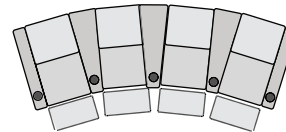

# SPECIFICATIONS

TWO ARM  
37.5 x 40 x 44

RIGHT ARM  
30.25 x 40 x 44

LEFT ARM  
30.25 x 40 x 44

LEFT ARM + RIGHT WEDGE  
44.25 x 40 x 44

RIGHT WEDGE  
36 x 40 x 44

ARMLESS  
23 x 40 x 44

## POPULAR LAYOUTS

Inches as width x depth x height

2 STRAIGHT  
67.75 x 40 x 44

3 STRAIGHT  
98 x 40 x 44

4 STRAIGHT  
128.25 x 40 x 44

4 STRAIGHT MIDDLE LOVE  
121 x 40 x 44

2 CURVED  
73.5 x 42 x 44

3 CURVED  
109.5 x 44 x 44

4 CURVED  
145.5 x 46 x 44

4 CURVED MIDDLE LOVE  
132.5 x 44 x 44