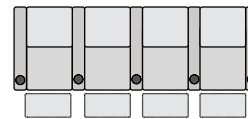

# SPECIFICATIONS

TWO ARM  
37.5 x 40 x 44

RIGHT ARM  
30.25 x 40 x 44

LEFT ARM  
30.25 x 40 x 44

LEFT ARM + RIGHT WEDGE  
44.25 x 40 x 44

RIGHT WEDGE  
36 x 40 x 44

ARMLESS  
23 x 40 x 44

## POPULAR LAYOUTS

Inches as width x depth x height

2 STRAIGHT  
67.75 x 40 x 44

3 STRAIGHT  
98 x 40 x 44

4 STRAIGHT  
128.25 x 40 x 44

4 STRAIGHT MIDDLE LOVE  
121 x 40 x 44

2 CURVED  
73.5 x 42 x 44

3 CURVED  
109.5 x 44 x 44

4 CURVED  
145.5 x 46 x 44

4 CURVED MIDDLE LOVE  
132.5 x 44 x 44