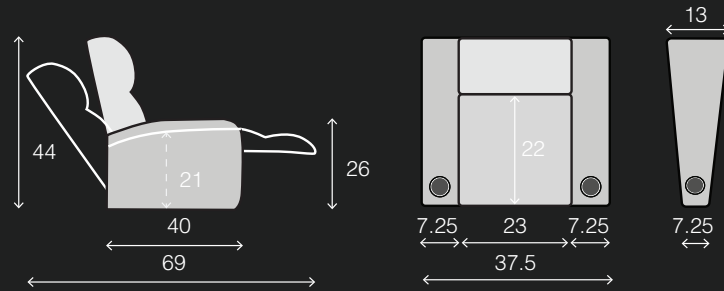

# SPECIFICATIONS

TWO ARM  
37.5 x 40 x 44

RIGHT ARM  
30.25 x 40 x 44

LEFT ARM  
30.25 x 40 x 44

LEFT ARM + RIGHT WEDGE  
44.25 x 40 x 44

RIGHT WEDGE  
36 x 40 x 44

ARMLESS  
23 x 40 x 44

## POPULAR LAYOUTS

Inches as width x depth x height

2 STRAIGHT  
67.75 x 40 x 44

3 STRAIGHT  
98 x 40 x 44

4 STRAIGHT  
128.25 x 40 x 44

4 STRAIGHT MIDDLE LOVE  
121 x 40 x 44

2 CURVED  
73.5 x 42 x 44

3 CURVED  
109.5 x 44 x 44

4 CURVED  
145.5 x 46 x 44

4 CURVED MIDDLE LOVE  
132.5 x 44 x 44