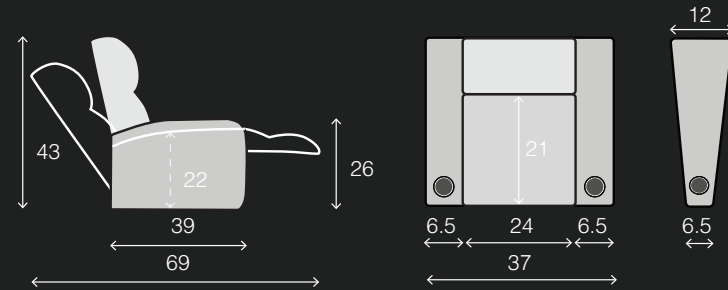

EDGE XL800

FEATURES

- ▶ Extra Plush Padding
- ▶ Accessory Dock (Optional)
- ▶ Gel Infused Memory Foam
- ▶ Kiln Dried Hardwood Frame
- ▶ Stainless Steel Cup Holders
- ▶ Taller Seat Back
- ▶ Wallaway Design
- ▶ Chaise Style Footrest
- ▶ Lower Lumbar Support
- ▶ Power or Manual Recline
- ▶ Premium High Density Foam
- ▶ Pocketed Coil Springs

UPHOLSTERY

- ▶ Top Grain Leather
- ▶ Bonded Leather
- ▶ Leather Gel
- ▶ Microfiber

SPECIFICATIONS

TWO ARM 37 x 39 x 43 RIGHT ARM 30.5 x 39 x 43 LEFT ARM 30.5 x 39 x 43 LEFT ARM + RIGHT WEDGE 42.5 x 39 x 43 RIGHT WEDGE 36 x 39 x 43 ARMLESS 24 x 39 x 43

POPULAR LAYOUTS

Inches as width x depth x height

2 STRAIGHT
67.5 x 39 x 43

3 STRAIGHT
98 x 39 x 43

4 STRAIGHT
128.5 x 39 x 43

4 STRAIGHT MIDDLE LOVE
122 x 39 x 43

2 CURVED
73 x 41 x 43

3 CURVED
109 x 43 x 43

4 CURVED
145 x 45 x 43

4 CURVED MIDDLE LOVE
133 x 43 x 43

EDGE XL800