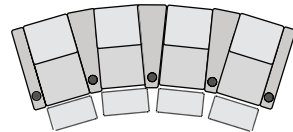

UPHOLSTERY

- ▶ Top Grain Leather
- ▶ Bonded Leather
- ▶ Leather Gel
- ▶ Microfiber

SPECIFICATIONS

TWO ARM 37 x 39 x 43 RIGHT ARM 30.5 x 39 x 43 LEFT ARM 30.5 x 39 x 43 LEFT ARM + RIGHT WEDGE 42.5 x 39 x 43 RIGHT WEDGE 36 x 39 x 43 ARMLESS 24 x 39 x 43

POPULAR LAYOUTS

Inches as width x depth x height

2 STRAIGHT
67.5 x 39 x 43

3 STRAIGHT
98 x 39 x 43

4 STRAIGHT
128.5 x 39 x 43

4 STRAIGHT MIDDLE LOVE
122 x 39 x 43

2 CURVED
73 x 41 x 43

3 CURVED
109 x 43 x 43

4 CURVED
145 x 45 x 43

4 CURVED MIDDLE LOVE
133 x 43 x 43

EDGE XL800