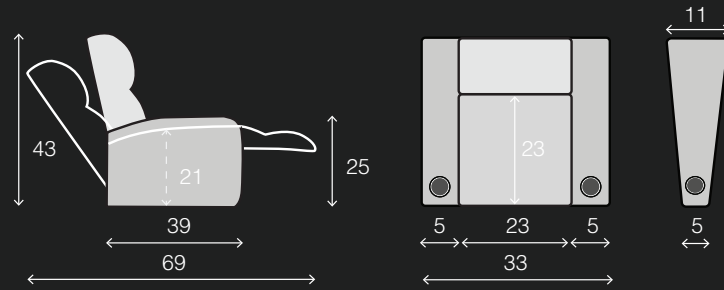

# SPECIFICATIONS

TWO ARM  
33 x 39 x 43

RIGHT ARM  
28 x 39 x 43

LEFT ARM  
28 x 39 x 43

LEFT ARM + RIGHT WEDGE  
39 x 39 x 43

RIGHT WEDGE  
34 x 39 x 43

ARMLESS  
23 x 39 x 43

## POPULAR LAYOUTS

Inches as width x depth x height

2 STRAIGHT  
61 x 39 x 43

3 STRAIGHT  
89 x 39 x 43

4 STRAIGHT  
117 x 39 x 43

4 STRAIGHT MIDDLE LOVE  
112 x 39 x 43

2 CURVED  
67 x 41 x 43

3 CURVED  
101 x 43 x 43