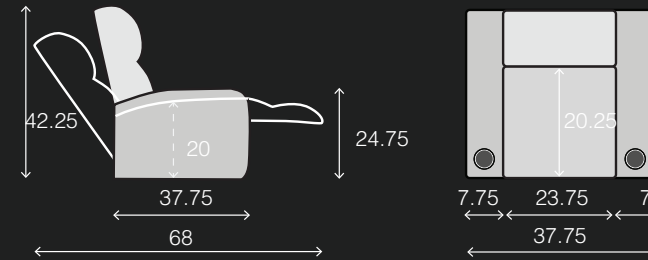

STALLION XL200

FEATURES

- ▶ Power Recline
- ▶ Accessory Dock
- ▶ USB Port on Power Switch
- ▶ Gel Infused Memory Foam
- ▶ Kiln Dried Hardwood Frame
- ▶ LED Lighted Baserail & Cupholder
- ▶ Wallaway Design
- ▶ Nailhead Trim
- ▶ Classic Rolled Outer Arms
- ▶ Lumbar Support
- ▶ Premium High Density Foam
- ▶ Pocketed Coil Springs

UPHOLSTERY

- ▶ Top Grain Leather
- ▶ Bonded Leather
- ▶ Leather Gel
- ▶ Microfiber

SPECIFICATIONS

TWO ARM
38.5 x 37.75 x 42.25

RIGHT ARM MIDDLE
30.75 x 37.75 x 42.25

RIGHT ARM END
31.5 x 37.75 x 42.25

POPULAR LAYOUTS

Inches as width x depth x height

2 STRAIGHT
70 x 37.75 x 42.25

3 STRAIGHT
100.75 x 37.75 x 42.25

4 STRAIGHT
131.5 x 37.75 x 42.25

5 STRAIGHT
162.25 x 37.75 x 42.25

6 STRAIGHT
193 x 37.75 x 42.25

7 STRAIGHT
223.75 x 37.75 x 42.25

8 STRAIGHT
254.5 x 37.75 x 42.25

STALLION XL200