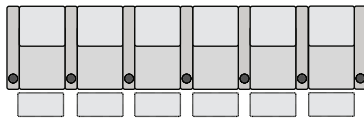

UPHOLSTERY

- ▶ Top Grain Leather
- ▶ Bonded Leather
- ▶ Leather Gel
- ▶ Microfiber

SPECIFICATIONS

TWO ARM
38.5 x 37.75 x 42.25

RIGHT ARM MIDDLE
30.75 x 37.75 x 42.25

RIGHT ARM END
31.5 x 37.75 x 42.25

POPULAR LAYOUTS

Inches as width x depth x height

2 STRAIGHT
70 x 37.75 x 42.25

3 STRAIGHT
100.75 x 37.75 x 42.25

4 STRAIGHT
131.5 x 37.75 x 42.25

5 STRAIGHT
162.25 x 37.75 x 42.25

6 STRAIGHT
193 x 37.75 x 42.25

7 STRAIGHT
223.75 x 37.75 x 42.25

8 STRAIGHT
254.5 x 37.75 x 42.25

STALLION XL200