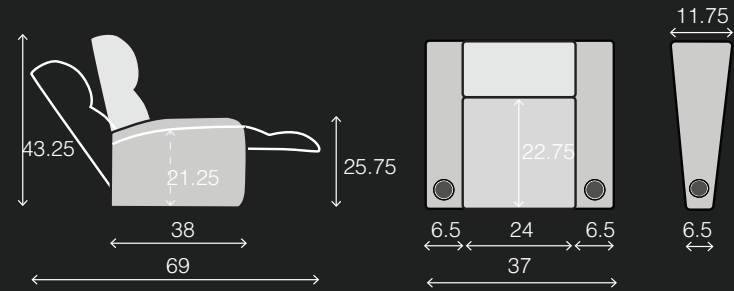

ZONE LHR SERIES

FEATURES

- ▶ Motorized Lumbar System
- ▶ Motorized Headrest
- ▶ Arm Storage
- ▶ Accessory Dock
- ▶ USB Port on Power Switch
- ▶ Gel Infused Memory Foam
- ▶ LED Lighted Base Rail & Cupholder
- ▶ Kiln Dried Hardwood Frame
- ▶ Power Recline
- ▶ Wallaway Design
- ▶ Lower Lumbar Support
- ▶ Taller Seat Back
- ▶ Premium High Density Foam
- ▶ Pocketed Coil Springs

UPHOLSTERY

- ▶ Top Grain Leather
- ▶ Bonded Leather
- ▶ Leather Gel
- ▶ Microfiber

SPECIFICATIONS

TWO ARM 37 x 38 x 43.25 **RIGHT ARM** 30.5 x 38 x 43.25 **LEFT ARM** 30.5 x 38 x 43.25 **LEFT ARM + RIGHT WEDGE** 42.25 x 38 x 43.25 **RIGHT WEDGE** 35.75 x 38 x 43.25 **ARMLESS** 24 x 38 x 43.25

POPULAR LAYOUTS

Inches as width x depth x height

2 STRAIGHT
67.5 x 38 x 43.25

3 STRAIGHT
98 x 38 x 43.25

4 STRAIGHT
128.5 x 38 x 43.25

4 STRAIGHT MIDDLE LOVE
122 x 38 x 43.25

2 CURVED
72.25 x 41.75 x 43.25

3 CURVED
108.5 x 43.75 x 43.25

4 CURVED
144.25 x 45.75 x 43.25

4 CURVED MIDDLE LOVE
132.5 x 43.75 x 43.25

ZONE LHR SERIES