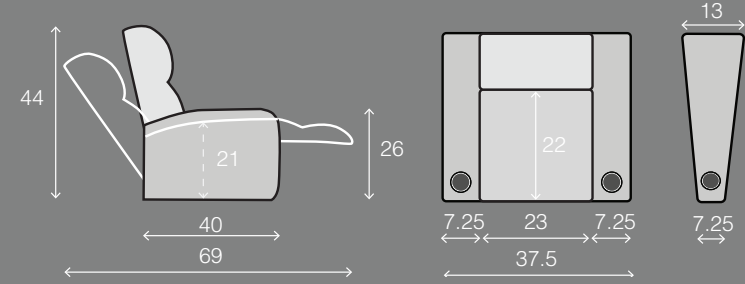

OCTANE BOOST XL650

SPECIFICATIONS

STRAIGHT ROWS

CURVED ROWS

Measurements shown in inches as Width x Depth x Height.

Specifications are correct at time of printing and are subject to change without notice.

OCTANE-BOOST-XL650-v.2016-1