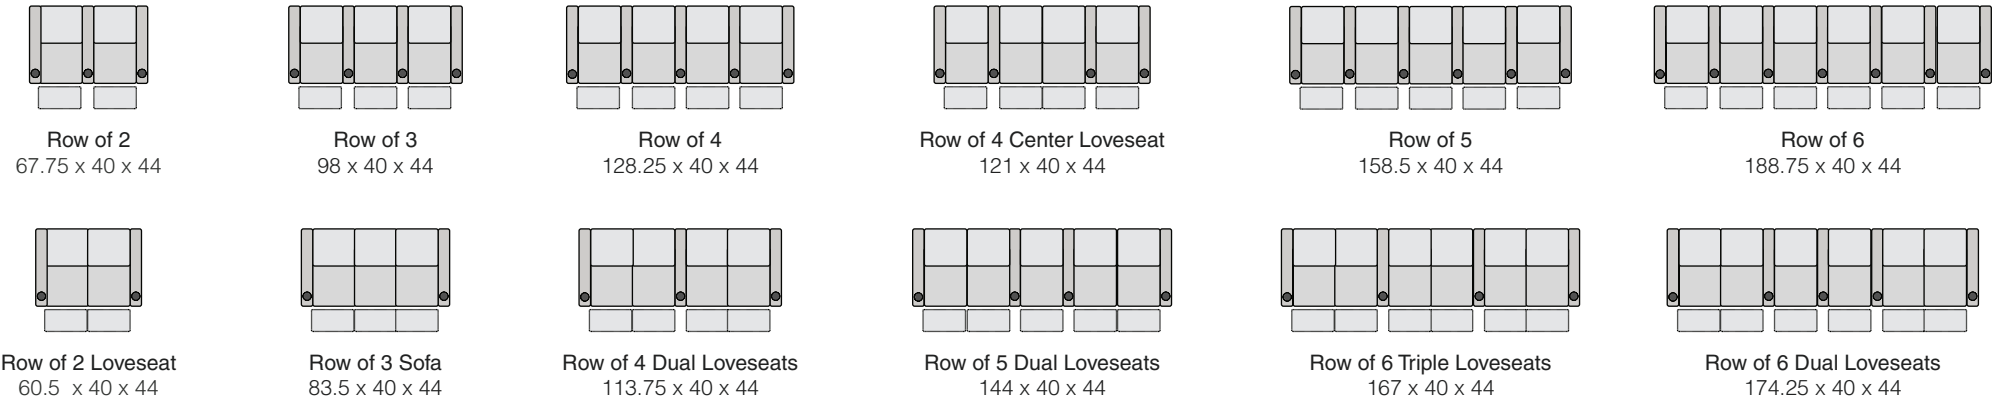

OCTANE BOOST XL650

SPECIFICATIONS

STRAIGHT ROWS

CURVED ROWS

Measurements shown in inches as Width x Depth x Height.

Specifications are correct at time of printing and are subject to change without notice.

OCTANE-BOOST-XL650-v.2016-1