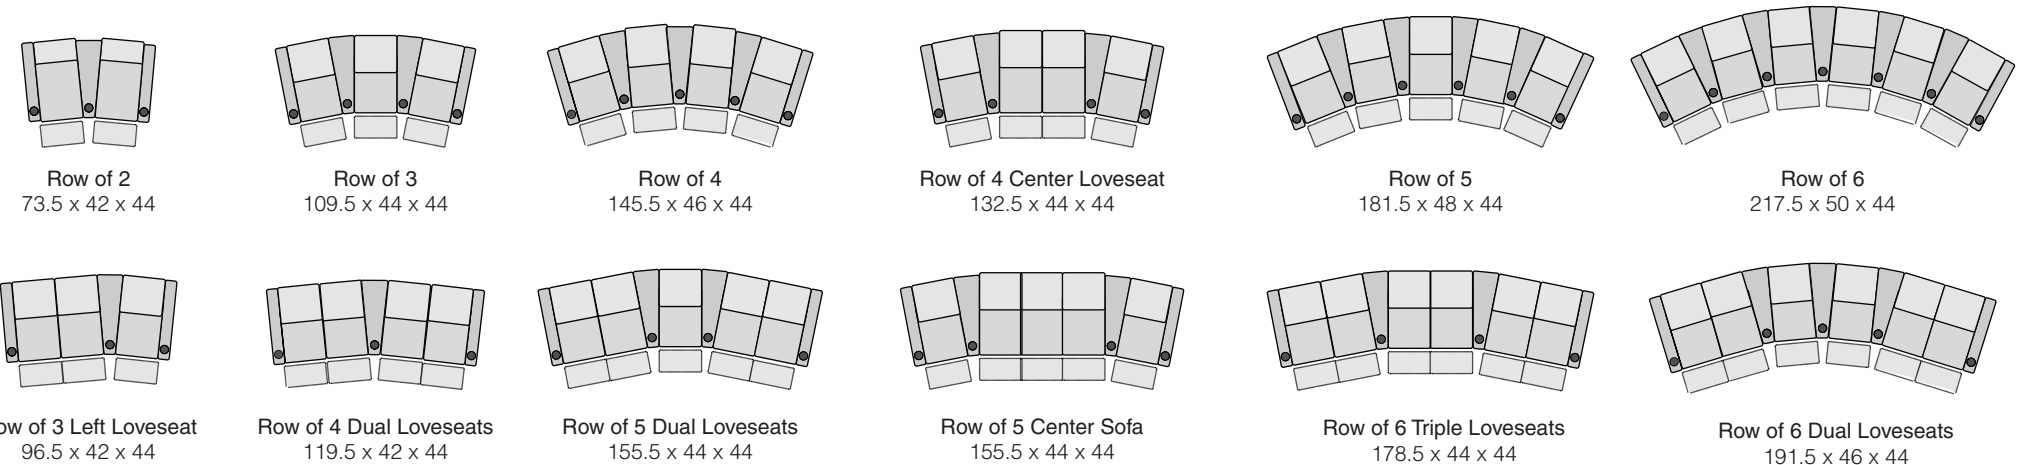

OCTANE BOOST XL650

SPECIFICATIONS

STRAIGHT ROWS

CURVED ROWS

Measurements shown in inches as Width x Depth x Height.

Specifications are correct at time of printing and are subject to change without notice.

OCTANE-BOOST-XL650-v.2016-1