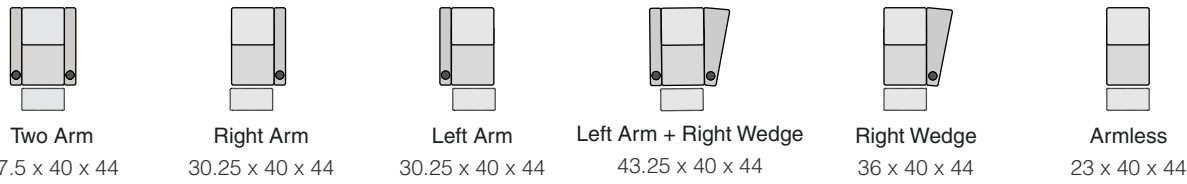

OCTANE BOOST XL650

SPECIFICATIONS

STRAIGHT ROWS

CURVED ROWS

Measurements shown in inches as Width x Depth x Height.

Specifications are correct at time of printing and are subject to change without notice.

OCTANE-BOOST-XL650-v.2016-1