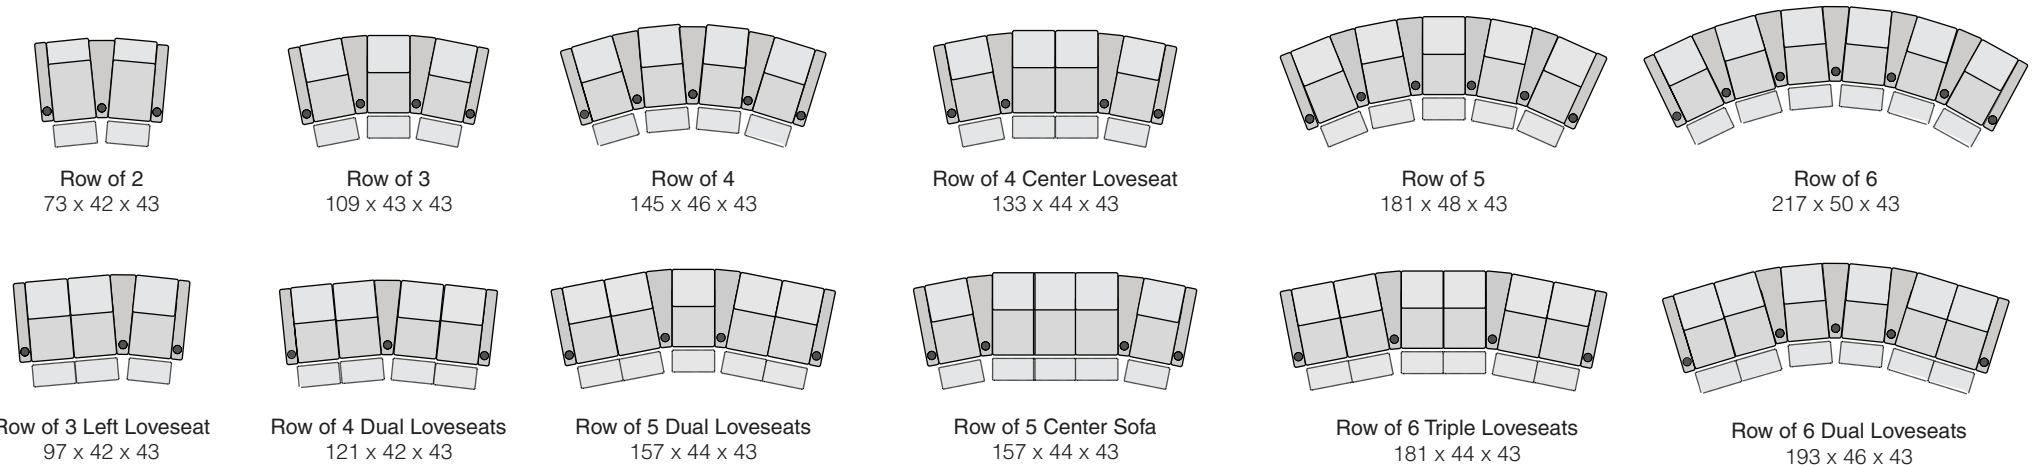

## SPECIFICATIONS

## STRAIGHT ROWS

## CURVED ROWS

Measurements shown in inches as Width x Depth x Height.

Specifications are correct at time of printing and are subject to change without notice.

OCTANE-EDGE-XL800-v.2016-1