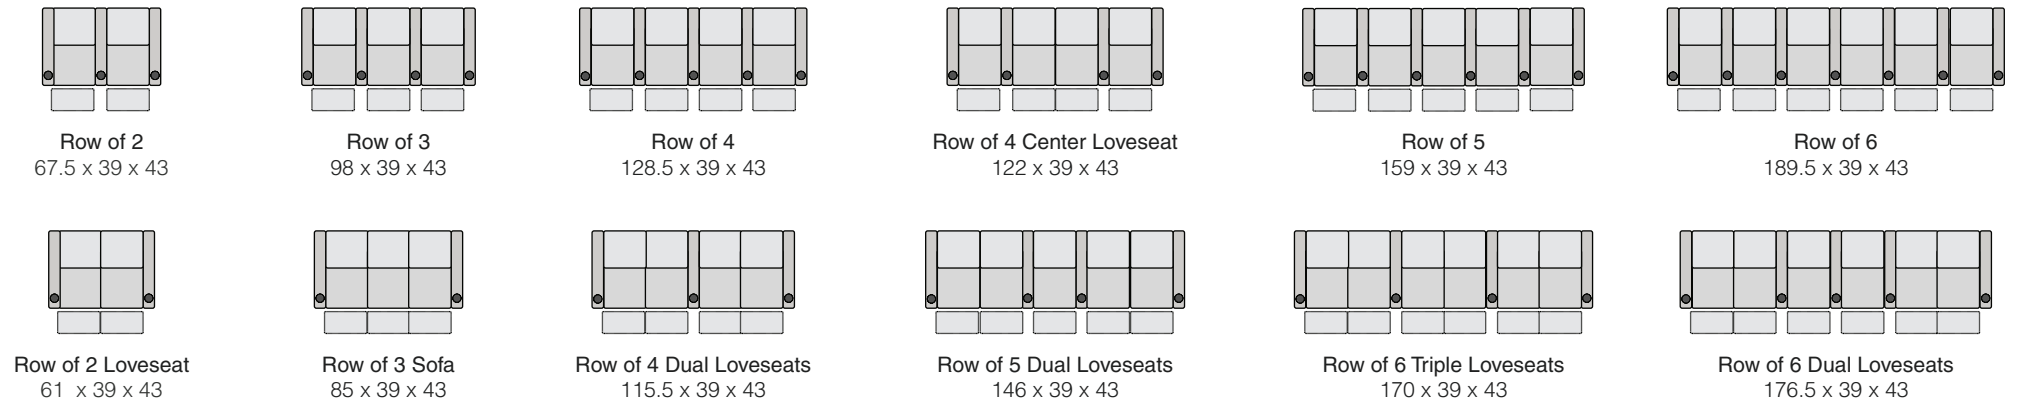

## STRAIGHT ROWS

## CURVED ROWS

Measurements shown in inches as Width x Depth x Height.

Specifications are correct at time of printing and are subject to change without notice.

OCTANE-EDGE-XL800-v.2016-1