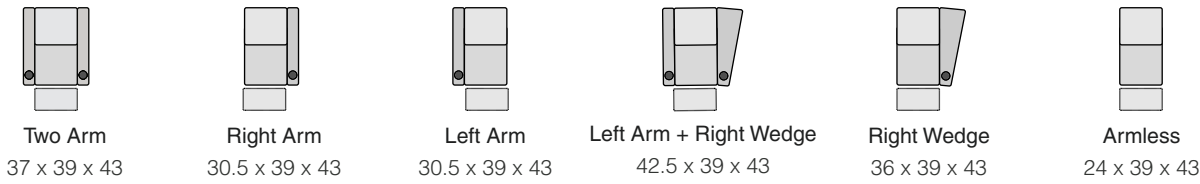

OCTANE EDGE XL800

SPECIFICATIONS