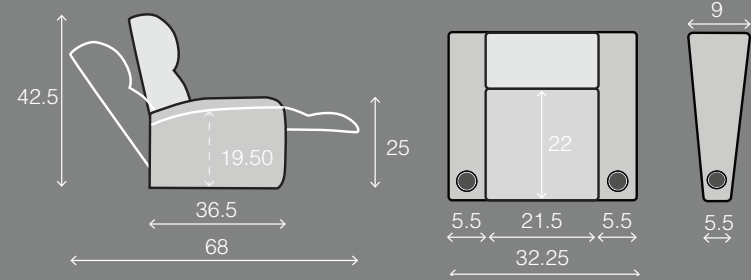

Left Arm + Right Wedge

35.75 x 36.25 x 42.5

Right Wedge

30.25 x 36.25 x 42.5

Armless

21.25 x 36.25 x 42.5

STRAIGHT ROWS

Row of 2

59 x 36.25 x 42.5

Row of 3

85.75 x 36.25 x 42.5

Row of 4

112.5 x 36.25 x 42.5

Row of 4 Center Loveseat

107 x 36.25 x 42.5

Row of 5

101.5 x 36.25 x 42.5

Row of 5 Dual Loveseats

128.25 x 36.25 x 42.5

Row of 6 Triple Loveseats

149.5 x 36.25 x 42.5

Row of 6 Dual Loveseats

155 x 36.25 x 42.5

CURVED ROWS

Row of 5

153.25 x 44.25 x 42.5

Row of 6

183.5 x 46.25 x 42.5

Row of 3 Left Loveseat

83.75 x 38.25 x 42.5

Row of 4 Dual Loveseats

105 x 38.25 x 42.5