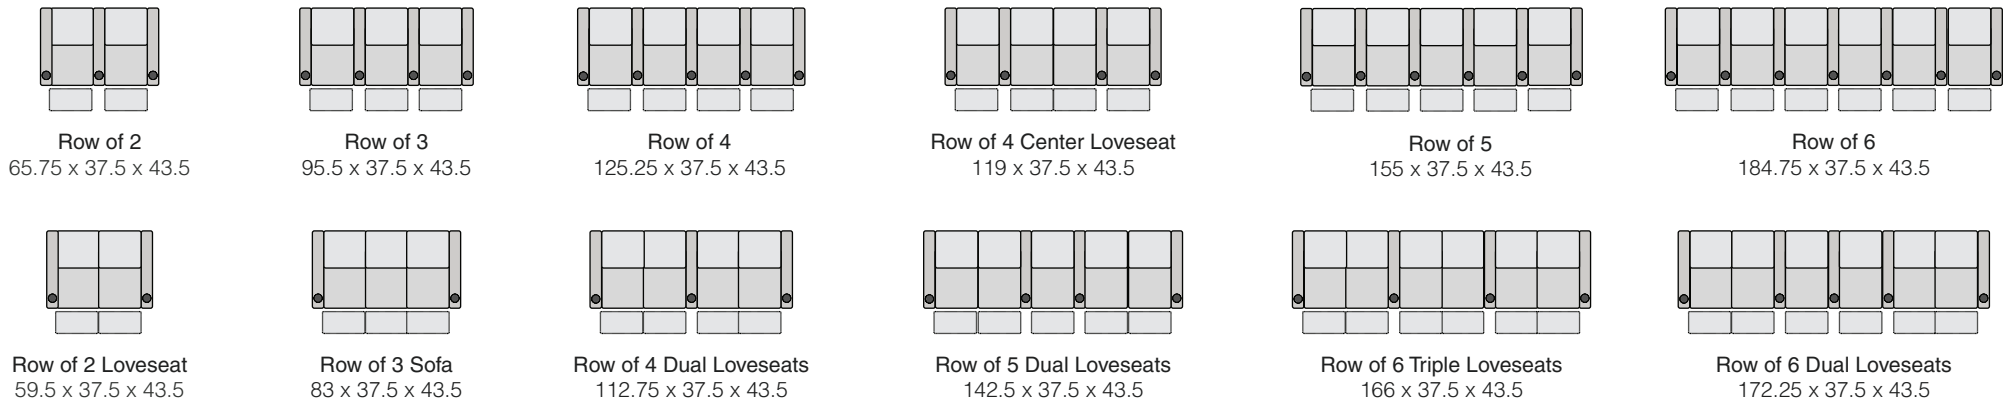

## STRAIGHT ROWS

## CURVED ROWS

Measurements shown in inches as Width x Depth x Height.

Specifications are correct at time of printing and are subject to change without notice.

OCTANE-FLEX-HR-v.2017-1