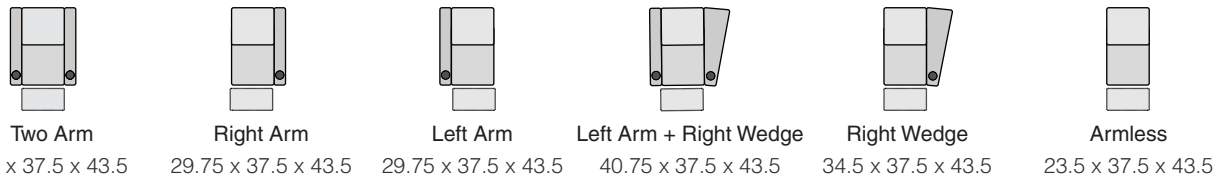

OCTANE FLEX HR SERIES

SPECIFICATIONS