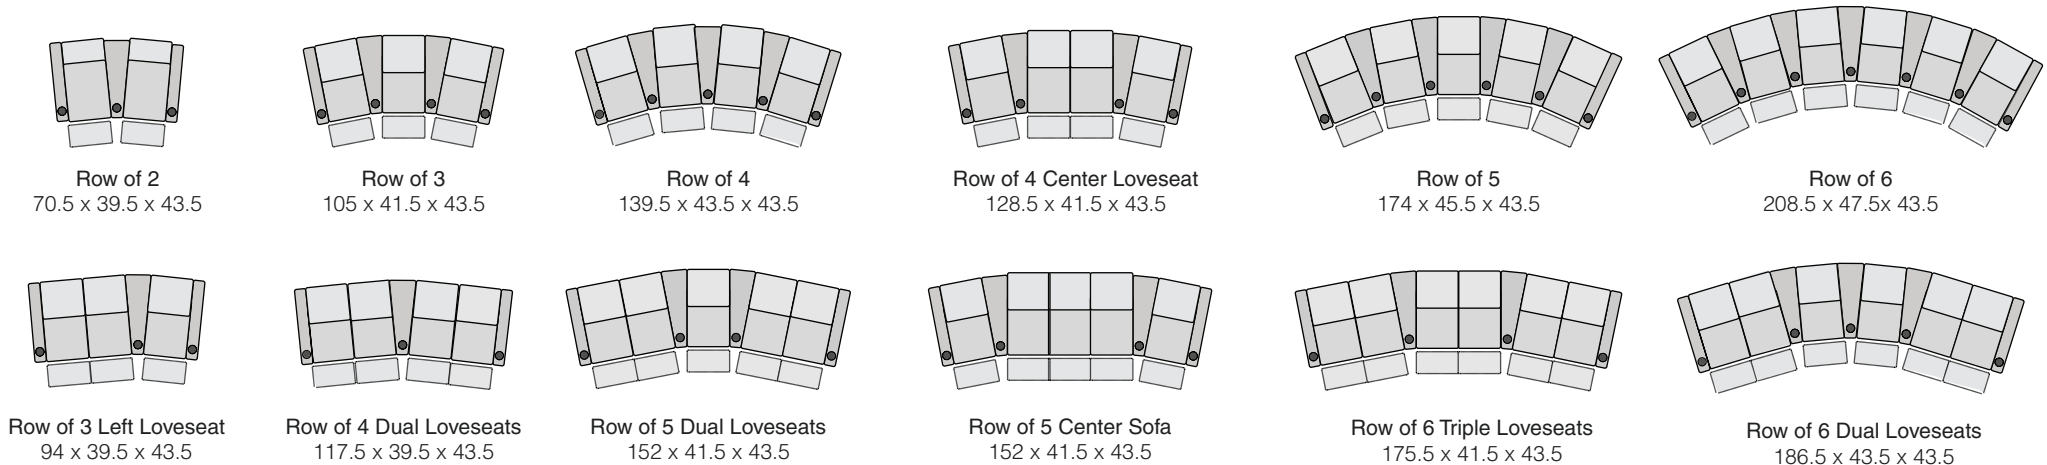

## SPECIFICATIONS

## STRAIGHT ROWS

## CURVED ROWS

Measurements shown in inches as Width x Depth x Height.

Specifications are correct at time of printing and are subject to change without notice.

OCTANE-FLEX-HR-v.2017-1