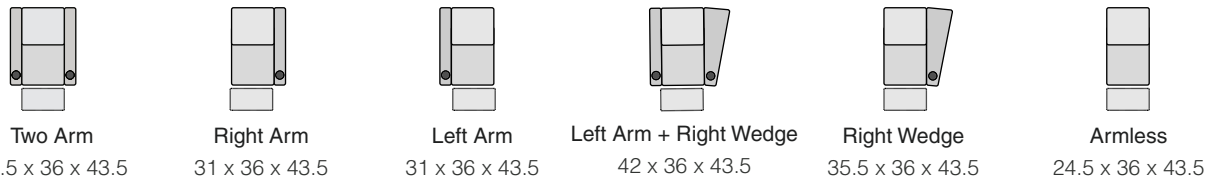

OCTANE REVOLUTION XL550

SPECIFICATIONS

STRAIGHT ROWS

CURVED ROWS

Measurements shown in inches as Width x Depth x Height.

Specifications are correct at time of printing and are subject to change without notice.