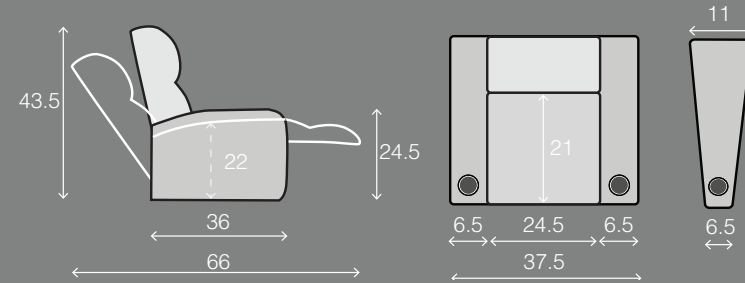

OCTANE REVOLUTION XL550

SPECIFICATIONS

STRAIGHT ROWS

CURVED ROWS

Measurements shown in inches as Width x Depth x Height.

Specifications are correct at time of printing and are subject to change without notice.