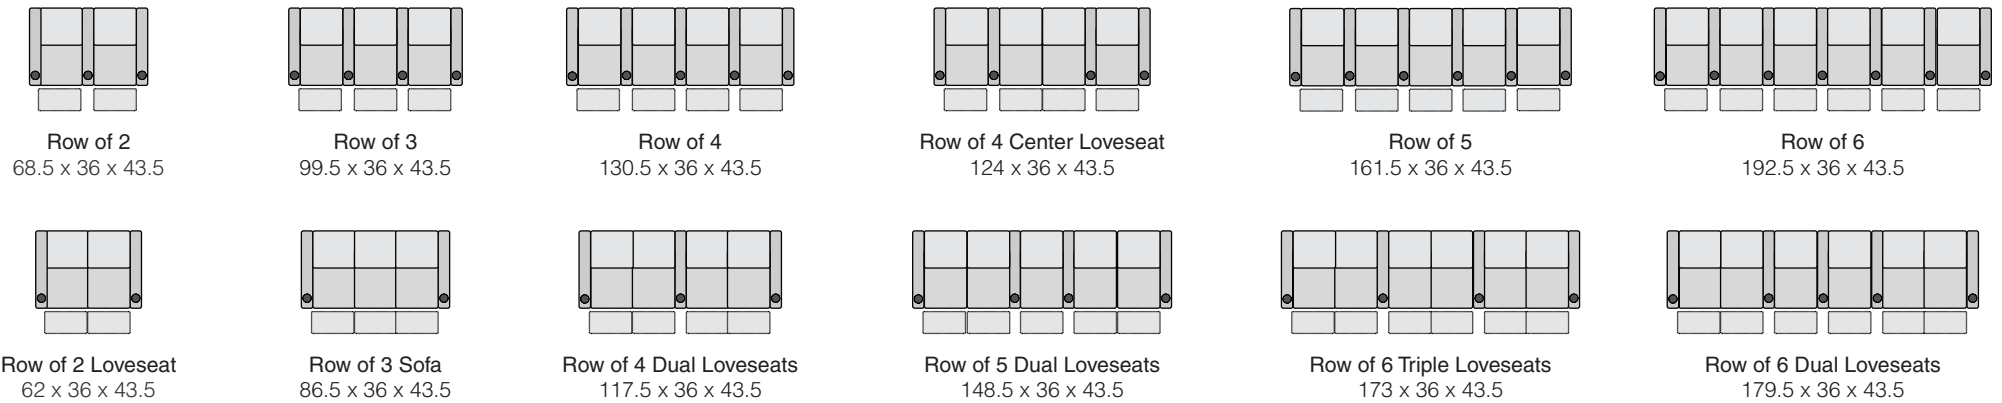

OCTANE REVOLUTION XL550

SPECIFICATIONS

STRAIGHT ROWS

CURVED ROWS

Measurements shown in inches as Width x Depth x Height.

Specifications are correct at time of printing and are subject to change without notice.