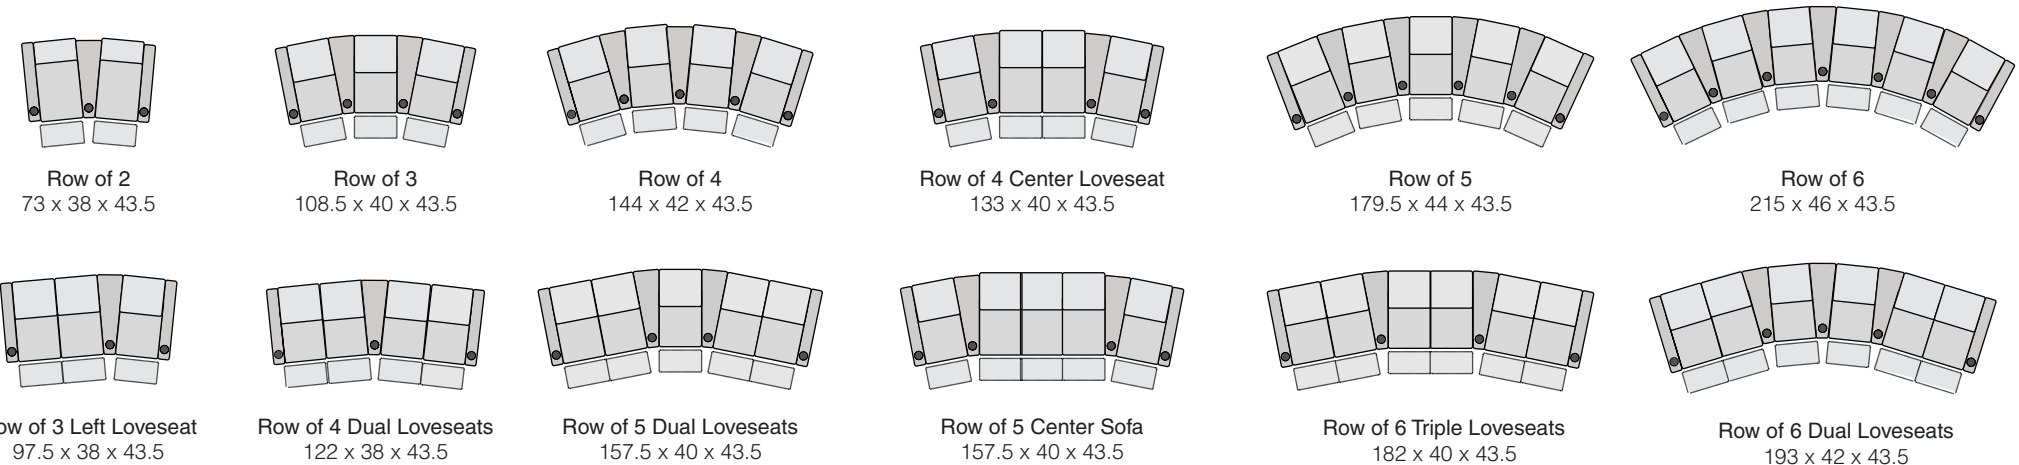

OCTANE REVOLUTION XL550

SPECIFICATIONS

STRAIGHT ROWS

CURVED ROWS

Measurements shown in inches as Width x Depth x Height.

Specifications are correct at time of printing and are subject to change without notice.