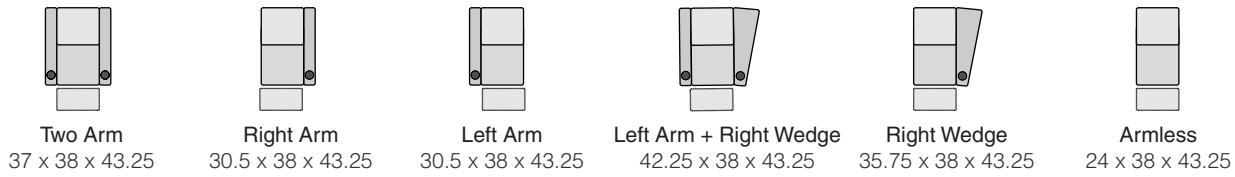

OCTANE ZONE LHR SERIES

SPECIFICATIONS