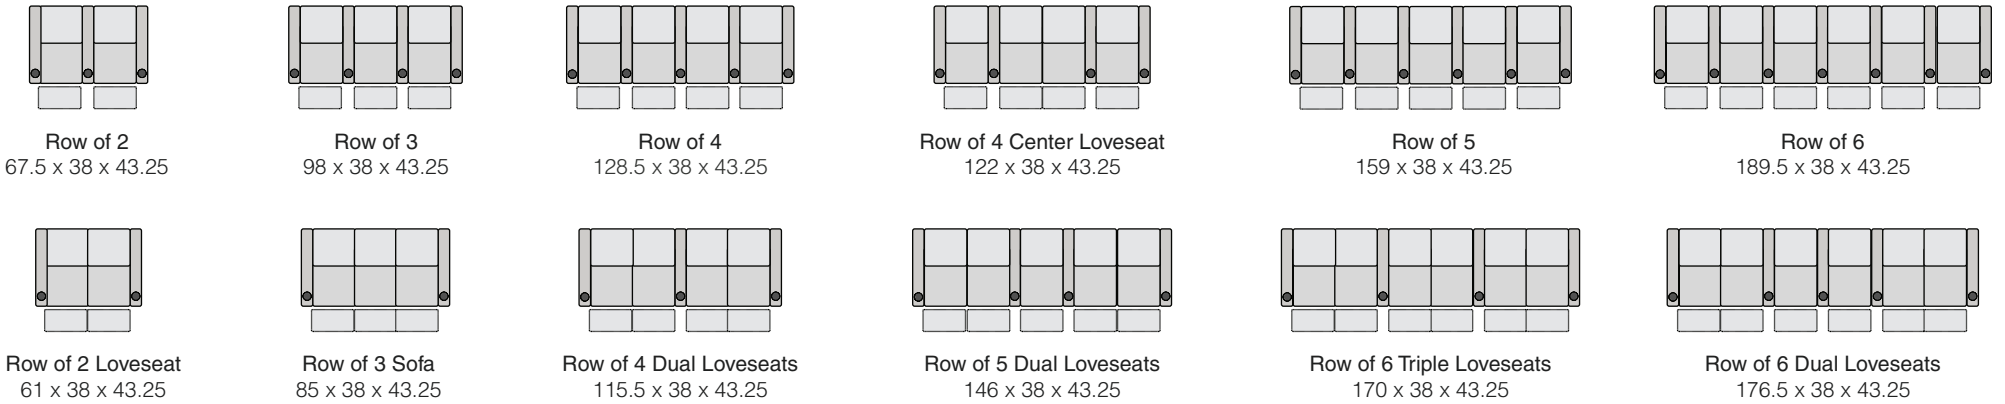

## STRAIGHT ROWS

## CURVED ROWS

Measurements shown in inches as Width x Depth x Height.

Specifications are correct at time of printing and are subject to change without notice.

OCTANE-ZONE-LHR-SERIES-v.2018-1