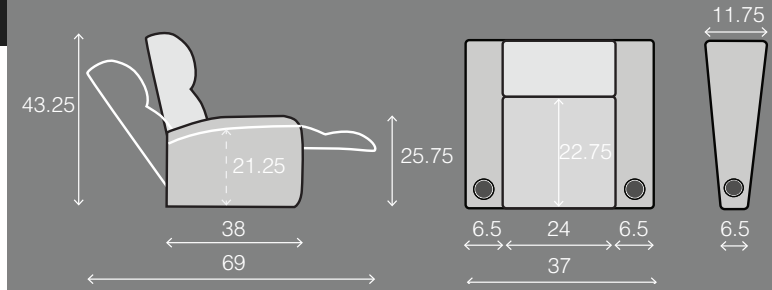

## STRAIGHT ROWS

## CURVED ROWS

Measurements shown in inches as Width x Depth x Height.

Specifications are correct at time of printing and are subject to change without notice.

OCTANE-ZONE-LHR-SERIES-v.2018-1