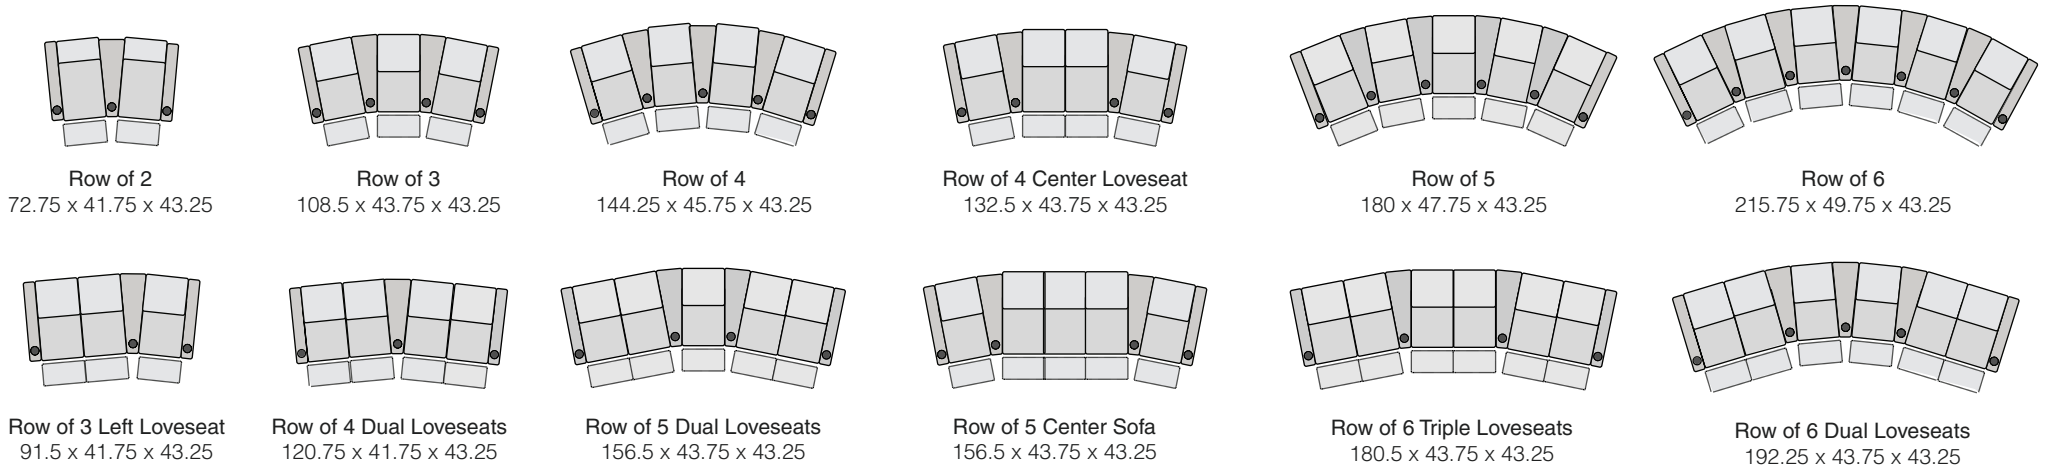

# OCTANE ZONE LHR SERIES

## SPECIFICATIONS

## STRAIGHT ROWS

## CURVED ROWS

Measurements shown in inches as Width x Depth x Height.

Specifications are correct at time of printing and are subject to change without notice.

OCTANE-ZONE-LHR-SERIES-v.2018-1