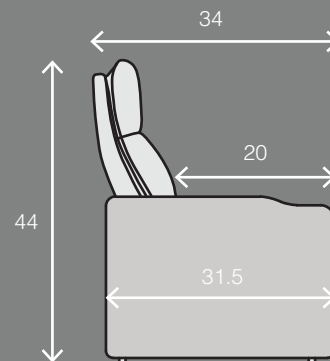

# ACE ZR400

Two Arm  
34 x 34 x 44

Right Arm  
28 x 34 x 44

## MOST POPULAR LAYOUTS

Row of 2  
62 x 34 x 44

Row of 3  
90 x 34 x 44

Row of 4  
118 x 34 x 44

Row of 5  
146 x 34 x 44

Row of 6  
174 x 34 x 44

Row of 7  
202 x 34 x 44

Row of 8  
230 x 34 x 44

Row of 9  
258 x 34 x 44

Row of 10  
286 x 34 x 44

Row of 11  
314 x 34 x 44

Row of 12  
342 x 34 x 44

Measurements shown in inches as Width x Depth x Height.

Specifications are correct at time of printing and are subject to change without notice.