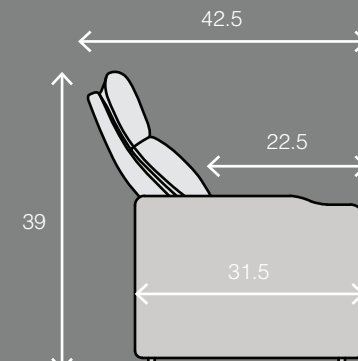

# ACE ZR400

Two Arm  
34 x 34 x 44

Right Arm  
28 x 34 x 44

## MOST POPULAR LAYOUTS

Row of 2  
62 x 34 x 44

Row of 3  
90 x 34 x 44

Row of 4  
118 x 34 x 44

Row of 5  
146 x 34 x 44

Row of 6  
174 x 34 x 44

Row of 7  
202 x 34 x 44

Row of 8  
230 x 34 x 44

Row of 9  
258 x 34 x 44

Row of 10  
286 x 34 x 44

Row of 11  
314 x 34 x 44

Row of 12  
342 x 34 x 44

Measurements shown in inches as Width x Depth x Height.

Specifications are correct at time of printing and are subject to change without notice.