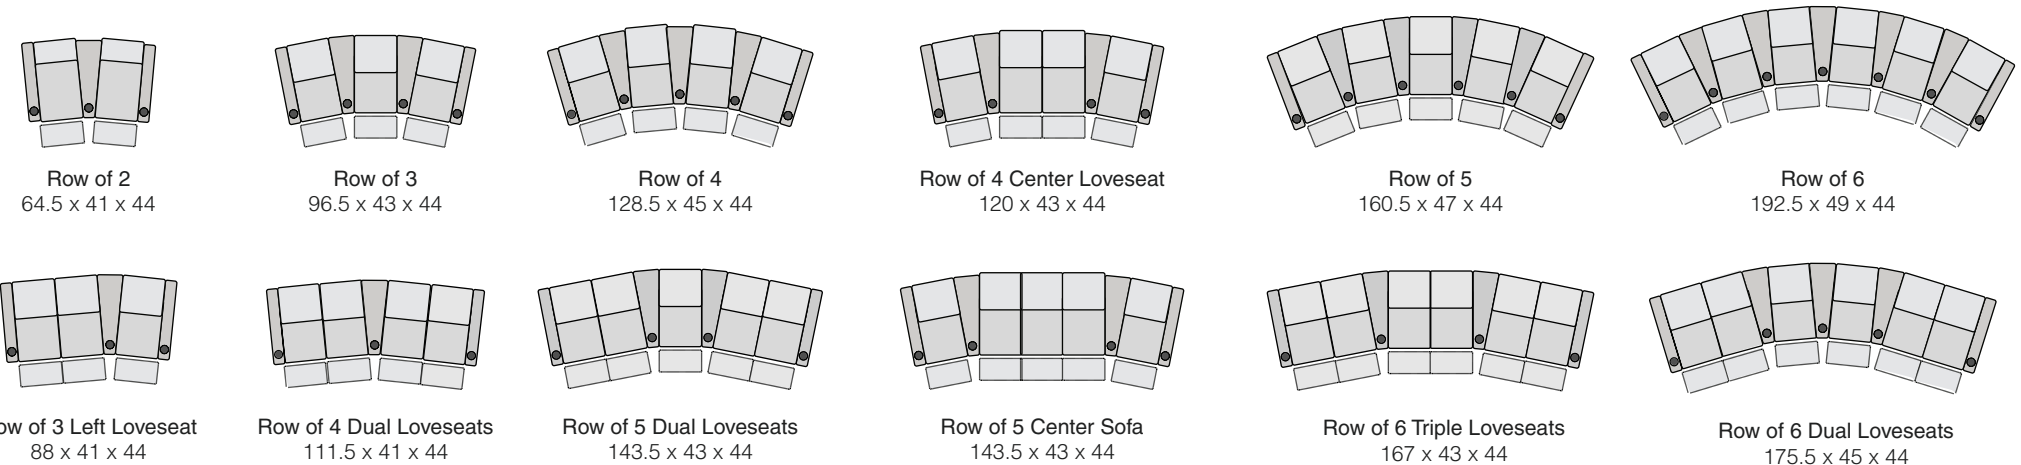

OCTANE BOLT XS400

SPECIFICATIONS

STRAIGHT ROWS

CURVED ROWS

Measurements shown in inches as Width x Depth x Height.

Specifications are correct at time of printing and are subject to change without notice.