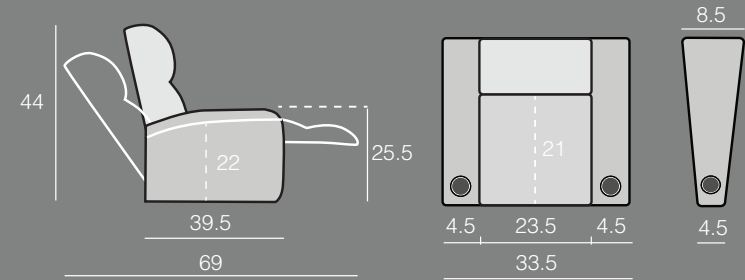

OCTANE BOLT XS400

SPECIFICATIONS

STRAIGHT ROWS

CURVED ROWS

Measurements shown in inches as Width x Depth x Height.

Specifications are correct at time of printing and are subject to change without notice.