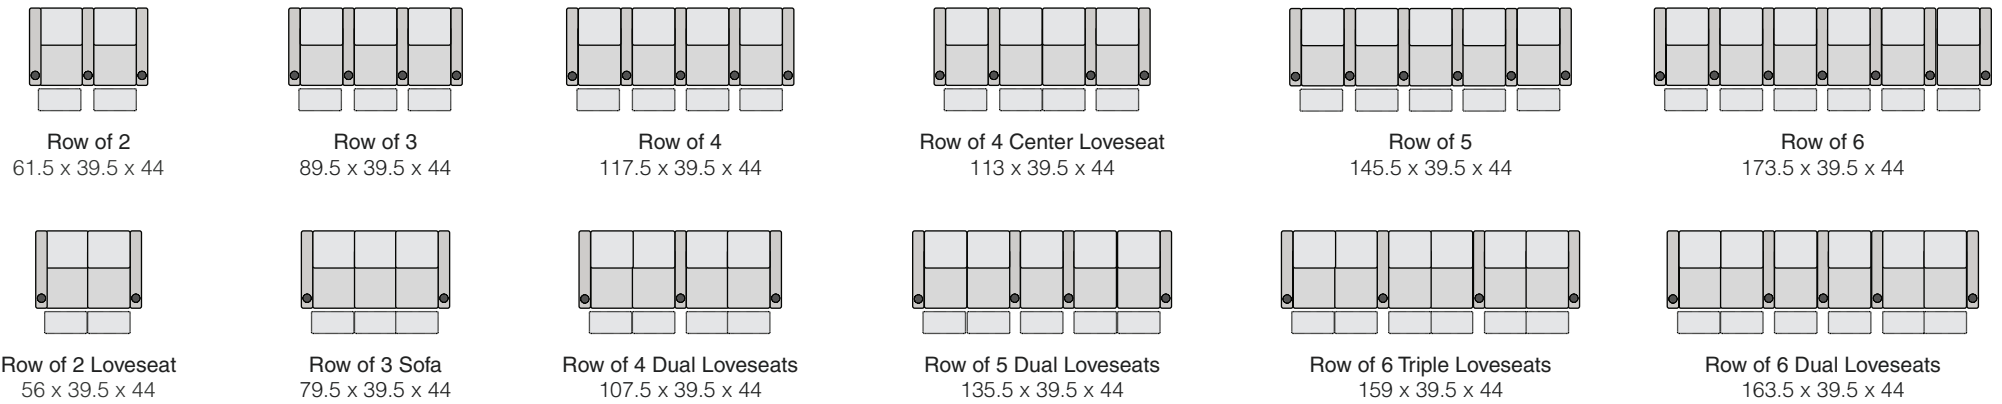

OCTANE BOLT XS400

SPECIFICATIONS

STRAIGHT ROWS

CURVED ROWS

Measurements shown in inches as Width x Depth x Height.

Specifications are correct at time of printing and are subject to change without notice.