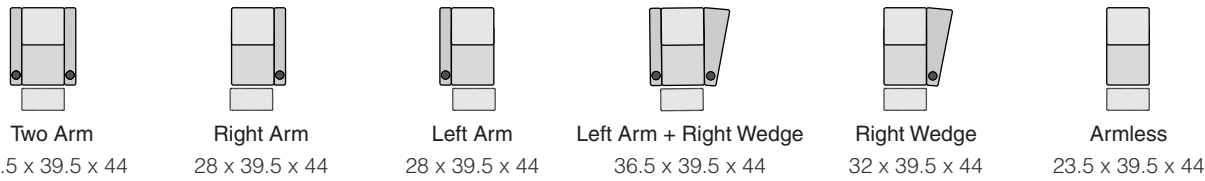

OCTANE BOLT XS400

SPECIFICATIONS

STRAIGHT ROWS

CURVED ROWS

Measurements shown in inches as Width x Depth x Height.

Specifications are correct at time of printing and are subject to change without notice.