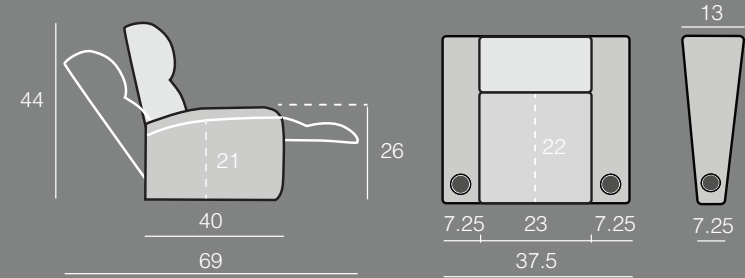

OCTANE BOOST XL650

SPECIFICATIONS

STRAIGHT ROWS

CURVED ROWS

Measurements shown in inches as Width x Depth x Height.

Specifications are correct at time of printing and are subject to change without notice.