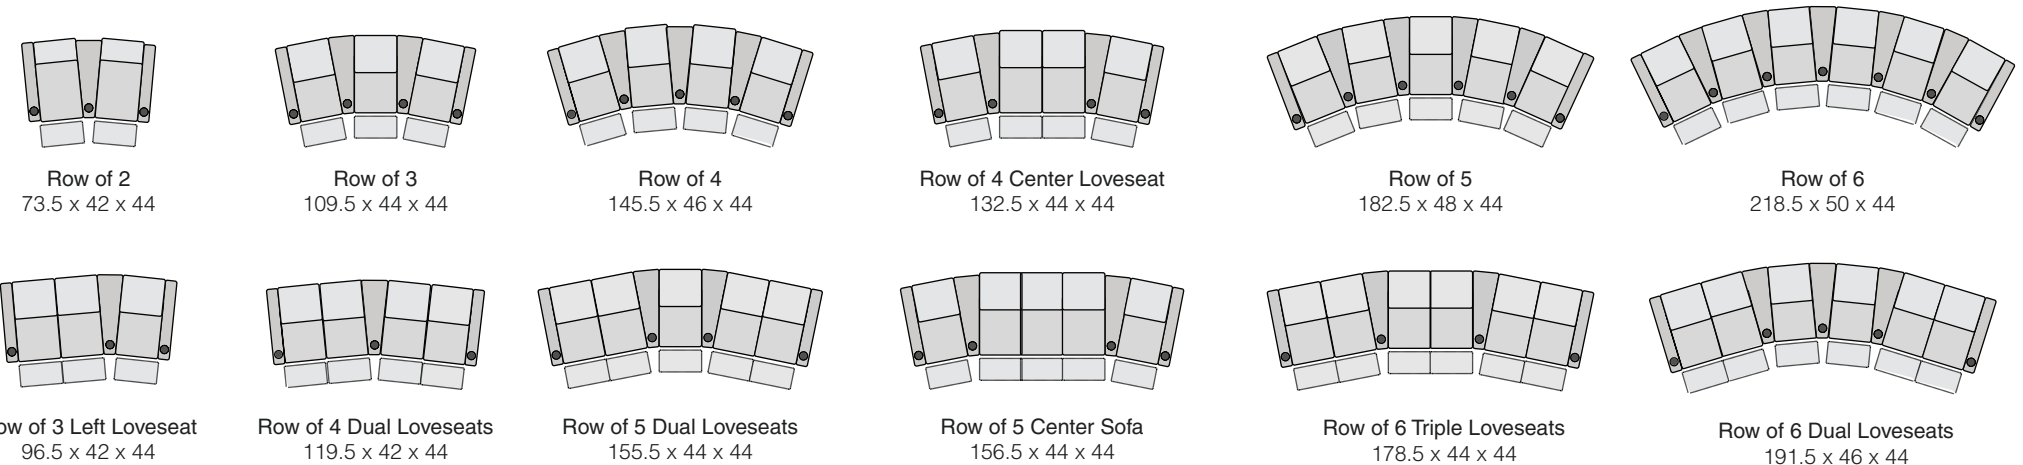

OCTANE BOOST XL650

SPECIFICATIONS

STRAIGHT ROWS

CURVED ROWS

Measurements shown in inches as Width x Depth x Height.

Specifications are correct at time of printing and are subject to change without notice.