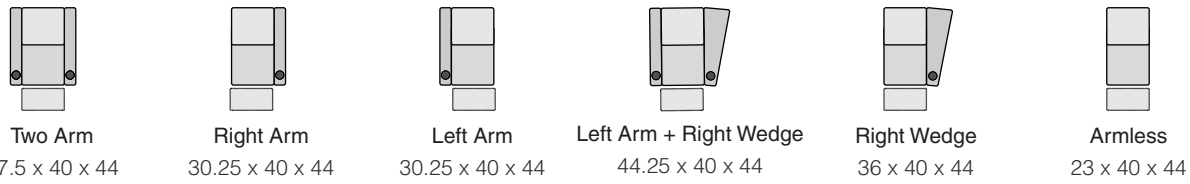

OCTANE BOOST XL650

SPECIFICATIONS

STRAIGHT ROWS

CURVED ROWS

Measurements shown in inches as Width x Depth x Height.

Specifications are correct at time of printing and are subject to change without notice.