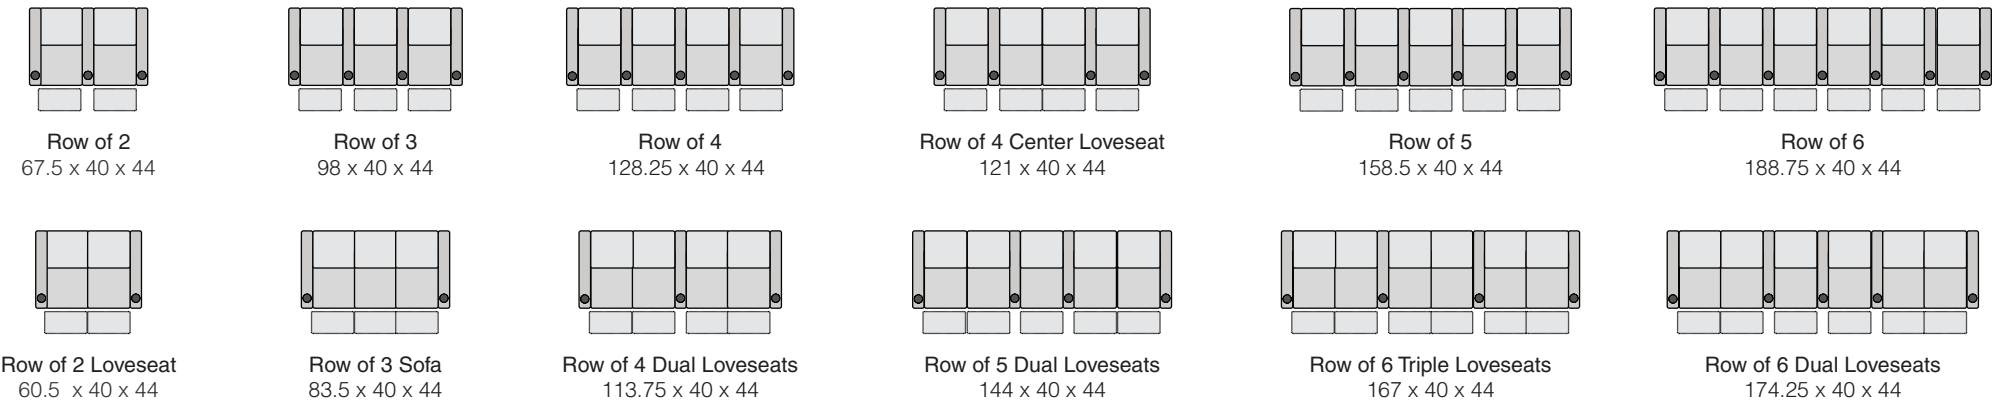

OCTANE BOOST XL650

SPECIFICATIONS

STRAIGHT ROWS

CURVED ROWS

Measurements shown in inches as Width x Depth x Height.

Specifications are correct at time of printing and are subject to change without notice.