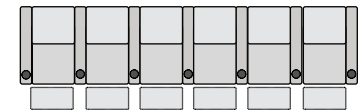

OCTANE CONTOUR HR SERIES

SPECIFICATIONS

Two Arm
37 x 40 x 41.5

Right Arm
30 x 40 x 41.5

Left Arm
30 x 40 x 41.5

MOST POPULAR LAYOUTS

Row of 2
67 x 40 x 41.5

Row of 3
97 x 40 x 41.5

Row of 4
127 x 40 x 41.5

Row of 4 Center Loveseat
120 x 40 x 41.5

Row of 5
157 x 40 x 41.5

Row of 6
187 x 40 x 41.5

Row of 2 Loveseat
60 x 40 x 41.5

Row of 3 Left Loveset
90 x 40 x 41.5

Row of 4 Left Loveset
120 x 40 x 41.5

Row of 5 Left Loveset
150 x 40 x 41.5

Row of 6 Left Loveset
180 x 40 x 41.5

Row of 6 Center Loveset
180 x 40 x 41.5

Row of 3 Right Loveset
90 x 40 x 41.5

Row of 4 Right Loveset
120 x 40 x 41.5

Row of 5 Right Loveset
150 x 40 x 41.5

Row of 6 Right Loveset
180 x 40 x 41.5

Row of 7
217 x 40 x 41.5