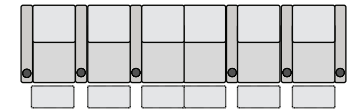

OCTANE CONTOUR HR SERIES

SPECIFICATIONS

Two Arm
37 x 40 x 41.5

Right Arm
30 x 40 x 41.5

Left Arm
30 x 40 x 41.5

MOST POPULAR LAYOUTS

Row of 2
67 x 40 x 41.5

Row of 3
97 x 40 x 41.5

Row of 4
127 x 40 x 41.5

Row of 4 Center Loveseat
120 x 40 x 41.5

Row of 5
157 x 40 x 41.5

Row of 6
187 x 40 x 41.5

Row of 2 Loveseat
60 x 40 x 41.5

Row of 3 Left Loveset
90 x 40 x 41.5

Row of 4 Left Loveset
120 x 40 x 41.5

Row of 5 Left Loveset
150 x 40 x 41.5

Row of 6 Left Loveset
180 x 40 x 41.5

Row of 6 Center Loveset
180 x 40 x 41.5

Row of 3 Right Loveset
90 x 40 x 41.5

Row of 4 Right Loveset
120 x 40 x 41.5

Row of 5 Right Loveset
150 x 40 x 41.5

Row of 6 Right Loveset
180 x 40 x 41.5

Row of 7
217 x 40 x 41.5