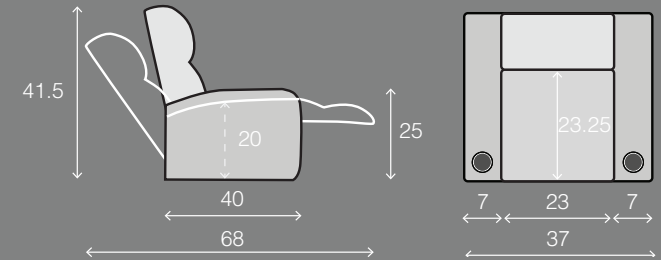

OCTANE CONTOUR HR SERIES

SPECIFICATIONS

Two Arm
37 x 40 x 41.5

Right Arm
30 x 40 x 41.5

Left Arm
30 x 40 x 41.5

MOST POPULAR LAYOUTS

Row of 2
67 x 40 x 41.5

Row of 3
97 x 40 x 41.5

Row of 4
127 x 40 x 41.5

Row of 4 Center Loveseat
120 x 40 x 41.5

Row of 5
157 x 40 x 41.5

Row of 6
187 x 40 x 41.5

Row of 2 Loveseat
60 x 40 x 41.5

Row of 3 Left Loveset
90 x 40 x 41.5

Row of 4 Left Loveset
120 x 40 x 41.5

Row of 5 Left Loveset
150 x 40 x 41.5

Row of 6 Left Loveset
180 x 40 x 41.5

Row of 6 Center Loveset
180 x 40 x 41.5

Row of 3 Right Loveset
90 x 40 x 41.5

Row of 4 Right Loveset
120 x 40 x 41.5

Row of 5 Right Loveset
150 x 40 x 41.5

Row of 6 Right Loveset
180 x 40 x 41.5

Row of 7
217 x 40 x 41.5