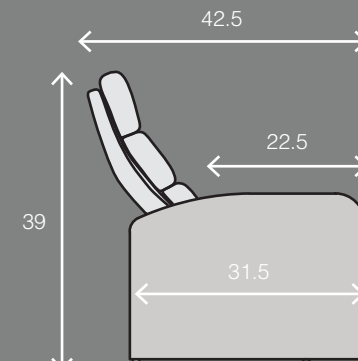

# CRUISE ZR500

Two Arm  
34 x 34 x 44

Right Arm  
28 x 34 x 44

## MOST POPULAR LAYOUTS

Row of 2  
62 x 34 x 44

Row of 3  
90 x 34 x 44

Row of 4  
118 x 34 x 44

Row of 5  
146 x 34 x 44

Row of 6  
174 x 34 x 44

Row of 7  
202 x 34 x 44

Row of 8  
230 x 34 x 44

Row of 9  
258 x 34 x 44

Row of 10  
286 x 34 x 44

Row of 11  
314 x 34 x 44

Row of 12  
342 x 34 x 44

Measurements shown in inches as Width x Depth x Height.

Specifications are correct at time of printing and are subject to change without notice.