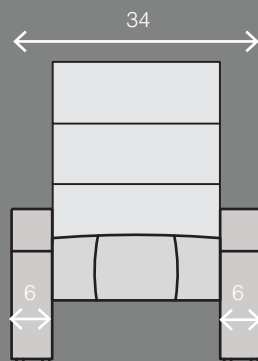

# CRUISE ZR500

Two Arm  
34 x 34 x 44

Right Arm  
28 x 34 x 44

## MOST POPULAR LAYOUTS

Row of 2  
62 x 34 x 44

Row of 3  
90 x 34 x 44

Row of 4  
118 x 34 x 44

Row of 5  
146 x 34 x 44

Row of 6  
174 x 34 x 44

Row of 7  
202 x 34 x 44

Row of 8  
230 x 34 x 44

Row of 9  
258 x 34 x 44

Row of 10  
286 x 34 x 44

Row of 11  
314 x 34 x 44

Row of 12  
342 x 34 x 44

Measurements shown in inches as Width x Depth x Height.

Specifications are correct at time of printing and are subject to change without notice.