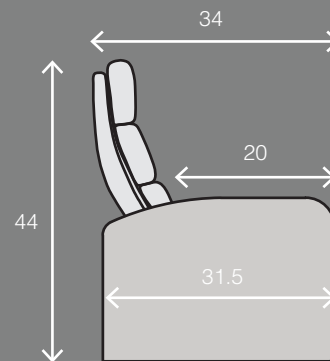

# CRUISE ZR500

Two Arm  
34 x 34 x 44

Right Arm  
28 x 34 x 44

## MOST POPULAR LAYOUTS

Row of 2  
62 x 34 x 44

Row of 3  
90 x 34 x 44

Row of 4  
118 x 34 x 44

Row of 5  
146 x 34 x 44

Row of 6  
174 x 34 x 44

Row of 7  
202 x 34 x 44

Row of 8  
230 x 34 x 44

Row of 9  
258 x 34 x 44

Row of 10  
286 x 34 x 44

Row of 11  
314 x 34 x 44

Row of 12  
342 x 34 x 44

Measurements shown in inches as Width x Depth x Height.

Specifications are correct at time of printing and are subject to change without notice.