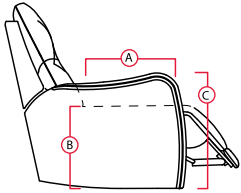

THE DIABLO

24 INCH SEAT

OCTANE™

SEATING

HIGH PERFORMANCE COMFORT

LHF = LEFT HAND FACING RHF = RIGHT HAND FACING

- A Seat Depth 20"
- B Seat Height 22"
- C Arm Height 25"
Fully Reclined 69"

3800 Manual Recliner
3801 Power Recliner

44" W x 36" D x 43" H

5200 Inside RHF Manual Recliner
5201 Inside RHF Power Recliner

33" W x 36" D x 43" H

3900 Connecting Manual Recliner
3901 Connecting Power Recliner

43" W x 36" D x 43" H

5500 Outside RHF Manual Recliner
5501 Outside RHF Power Recliner

4 Seats Curved with Middle Loveseat
144" W x 40" D x 43" H
73" Fully Reclined

5340 + 5400 + 5440 + 5500 Manual
5341 + 5401 + 5441 + 5501 Power

THE DIABLO

21 INCH SEAT

LHF = LEFT HAND FACING RHF = RIGHT HAND FACING