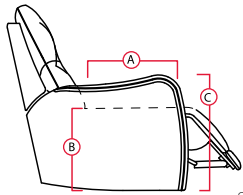

4 Seats Curved with Middle Loveseat
144" W x 40" D x 43" H
73" Fully Reclined

5340 + 5400 + 5440 + 5500 Manual
5341 + 5401 + 5441 + 5501 Power

THE DIABLO

21 INCH SEAT

LHF = LEFT HAND FACING RHF = RIGHT HAND FACING

OCTANE™

SEATING

HIGH PERFORMANCE COMFORT

- A Seat Depth 20"
- B Seat Height 22"
- C Arm Height 25"
Fully Reclined 69"

3800
Manual Recliner
3801
Power Recliner

41" W x 36" D x 43" H

5200 Inside RHF
Manual Recliner
5201 Inside RHF
Power Recliner