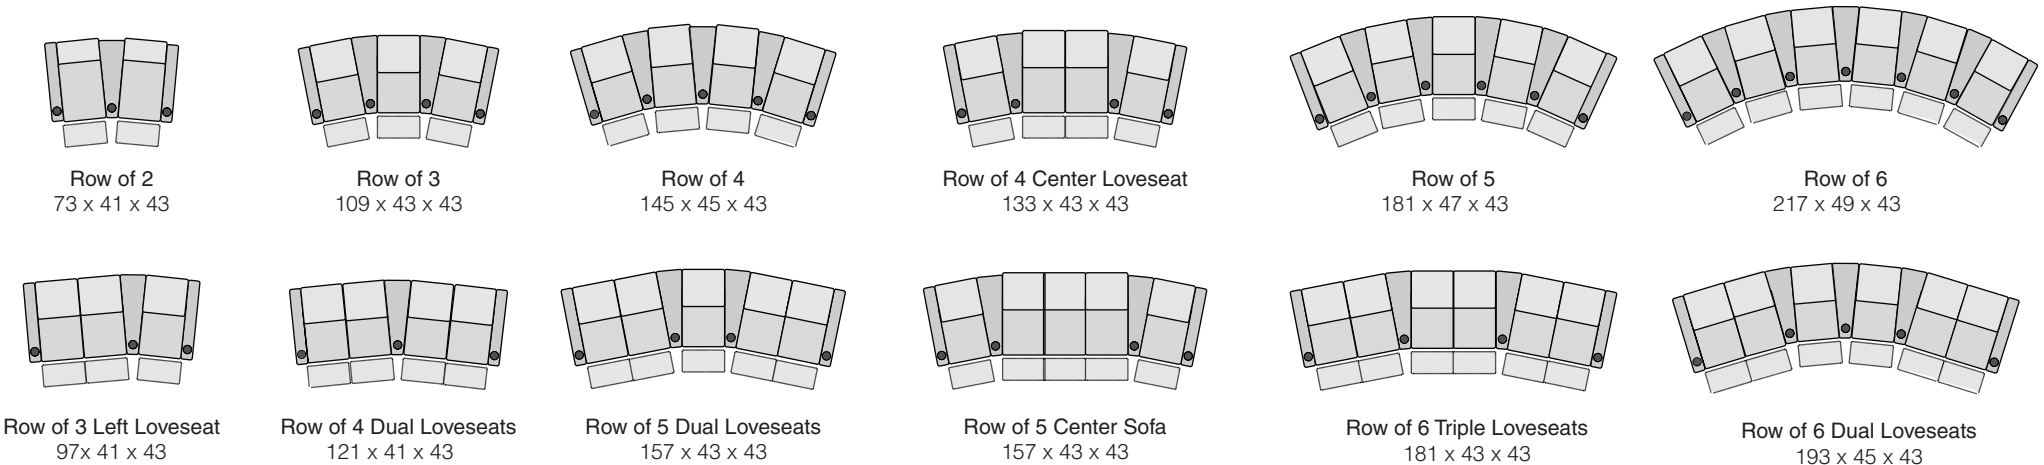

OCTANE EDGE XL800

SPECIFICATIONS

STRAIGHT ROWS

CURVED ROWS

Measurements shown in inches as Width x Depth x Height.

Specifications are correct at time of printing and are subject to change without notice.