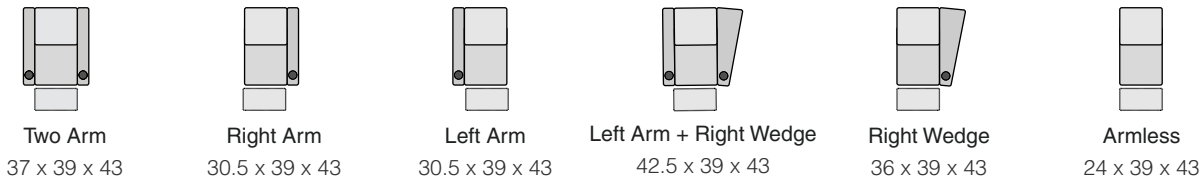

OCTANE EDGE XL800

SPECIFICATIONS

STRAIGHT ROWS

CURVED ROWS

Measurements shown in inches as Width x Depth x Height.

Specifications are correct at time of printing and are subject to change without notice.