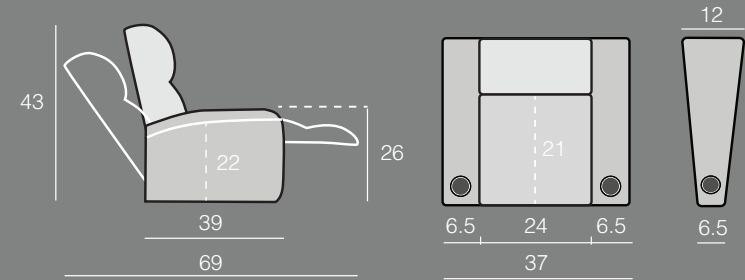

OCTANE EDGE XL800

SPECIFICATIONS

STRAIGHT ROWS

CURVED ROWS

Measurements shown in inches as Width x Depth x Height.

Specifications are correct at time of printing and are subject to change without notice.