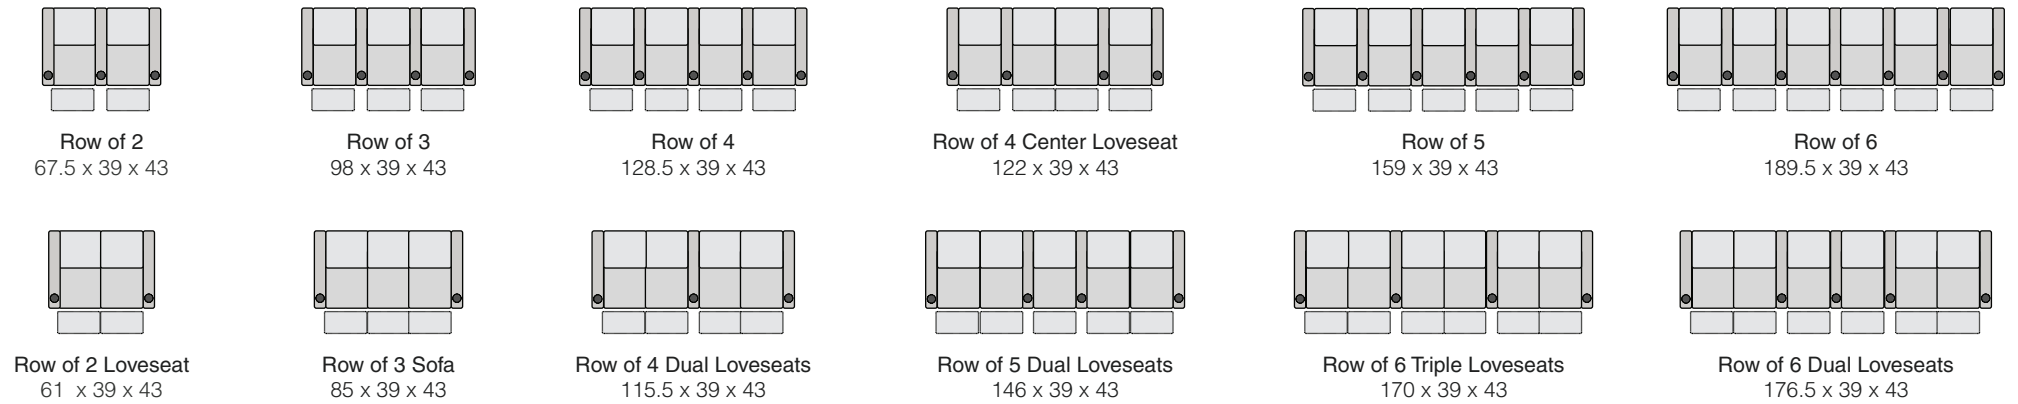

OCTANE EDGE XL800

SPECIFICATIONS

STRAIGHT ROWS

CURVED ROWS

Measurements shown in inches as Width x Depth x Height.

Specifications are correct at time of printing and are subject to change without notice.