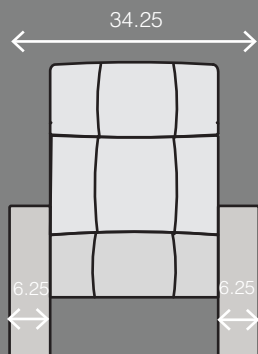

OCTANE SEATING

JET ZR600

Two Arm
34.25 x 37 x 42

Right Arm
28 x 37 x 42

MOST POPULAR LAYOUTS

Row of 2
62.25 x 37 x 42

Row of 3
90.25 x 37 x 42

Row of 4
118.25 x 37 x 42

Row of 5
146.25 x 37 x 42

Row of 6
174.25 x 37 x 42

Row of 7
202.25 x 37 x 42

Row of 8
230.25 x 37 x 42

Row of 9
258.25 x 37 x 42

Row of 10
286.25 x 37 x 42

Row of 11
314.25 x 37 x 42

Row of 12
342.25 x 37 x 42

Measurements shown in inches as Width x Depth x Height.

Specifications are correct at time of printing and are subject to change without notice.

JET-ZR600-v.2017-1