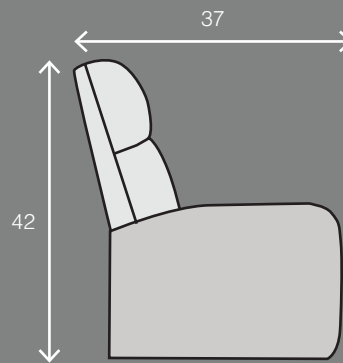

OCTANE SEATING

JET ZR600

Two Arm
34.25 x 37 x 42

Right Arm
28 x 37 x 42

MOST POPULAR LAYOUTS

Row of 2
62.25 x 37 x 42

Row of 3
90.25 x 37 x 42

Row of 4
118.25 x 37 x 42

Row of 5
146.25 x 37 x 42

Row of 6
174.25 x 37 x 42

Row of 7
202.25 x 37 x 42

Row of 8
230.25 x 37 x 42

Row of 9
258.25 x 37 x 42

Row of 10
286.25 x 37 x 42

Row of 11
314.25 x 37 x 42

Row of 12
342.25 x 37 x 42

Measurements shown in inches as Width x Depth x Height.

Specifications are correct at time of printing and are subject to change without notice.

JET-ZR600-v.2017-1