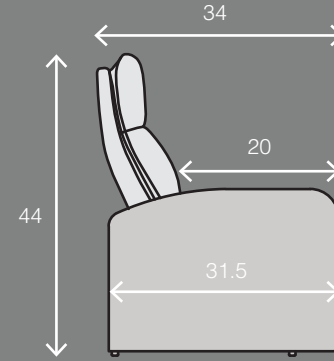

OCTANE SEATING

PULSE ZR450

Two Arm
34 x 34 x 44

Right Arm
28 x 34 x 44

MOST POPULAR LAYOUTS

Row of 2
62 x 34 x 44

Row of 3
90 x 34 x 44

Row of 4
118 x 34 x 44

Row of 5
146 x 34 x 44

Row of 6
174 x 34 x 44

Row of 7
202 x 34 x 44

Row of 8
230 x 34 x 44

Row of 9
258 x 34 x 44

Row of 10
286 x 34 x 44

Row of 11
314 x 34 x 44

Row of 12
342 x 34 x 44

Measurements shown in inches as Width x Depth x Height.

Specifications are correct at time of printing and are subject to change without notice.

PULSE-ZR450-v.2017-1