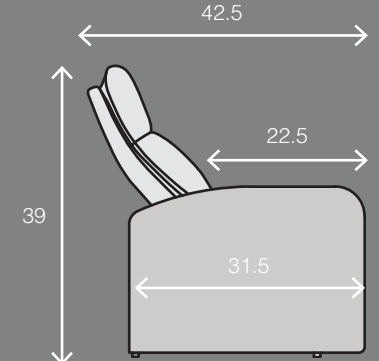

OCTANE SEATING

PULSE ZR450

Two Arm
34 x 34 x 44

Right Arm
28 x 34 x 44

MOST POPULAR LAYOUTS

Row of 2
62 x 34 x 44

Row of 3
90 x 34 x 44

Row of 4
118 x 34 x 44

Row of 5
146 x 34 x 44

Row of 6
174 x 34 x 44

Row of 7
202 x 34 x 44

Row of 8
230 x 34 x 44

Row of 9
258 x 34 x 44

Row of 10
286 x 34 x 44

Row of 11
314 x 34 x 44

Row of 12
342 x 34 x 44

Measurements shown in inches as Width x Depth x Height.

Specifications are correct at time of printing and are subject to change without notice.

PULSE-ZR450-v.2017-1