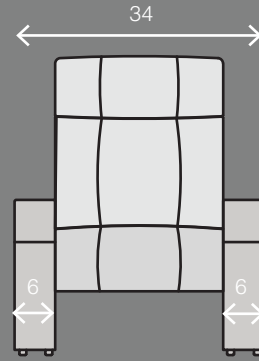

OCTANE SEATING

PULSE ZR450

Two Arm
34 x 34 x 44

Right Arm
28 x 34 x 44

MOST POPULAR LAYOUTS

Row of 2
62 x 34 x 44

Row of 3
90 x 34 x 44

Row of 4
118 x 34 x 44

Row of 5
146 x 34 x 44

Row of 6
174 x 34 x 44

Row of 7
202 x 34 x 44

Row of 8
230 x 34 x 44

Row of 9
258 x 34 x 44

Row of 10
286 x 34 x 44

Row of 11
314 x 34 x 44

Row of 12
342 x 34 x 44

Measurements shown in inches as Width x Depth x Height.

Specifications are correct at time of printing and are subject to change without notice.

PULSE-ZR450-v.2017-1