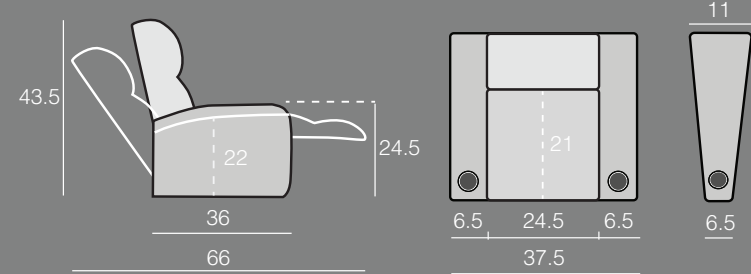

OCTANE REVOLUTION XL550

SPECIFICATIONS

STRAIGHT ROWS

CURVED ROWS

Measurements shown in inches as Width x Depth x Height.

Specifications are correct at time of printing and are subject to change without notice.