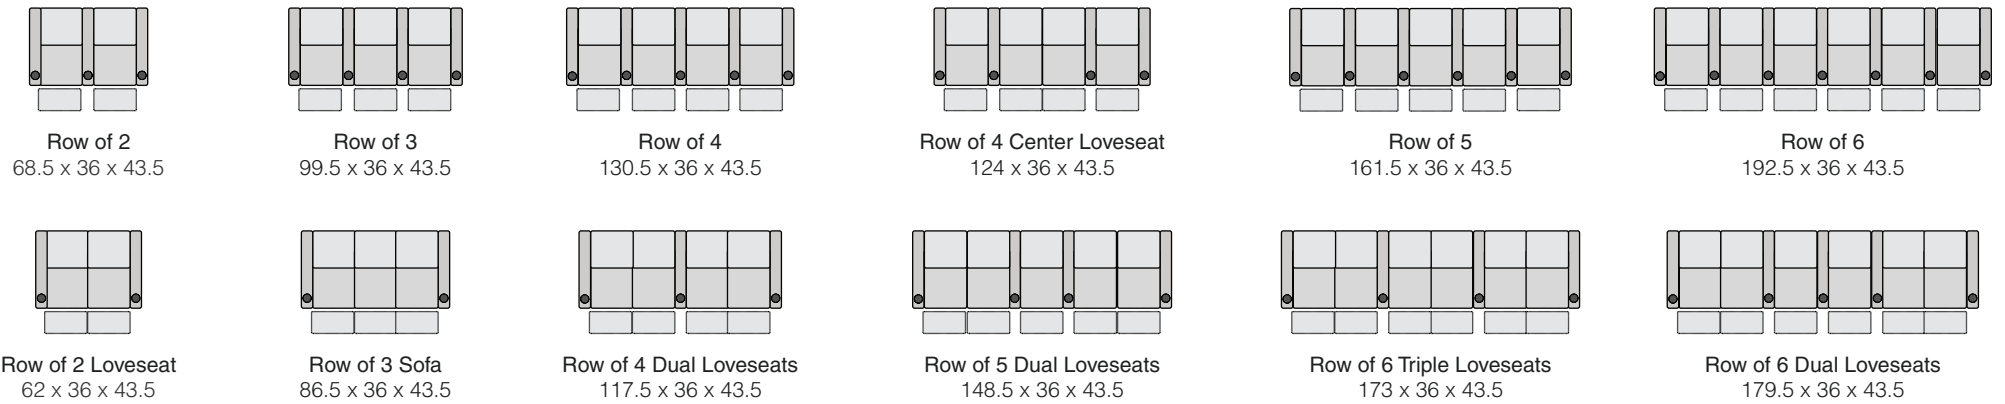

OCTANE REVOLUTION XL550

SPECIFICATIONS

STRAIGHT ROWS

CURVED ROWS

Measurements shown in inches as Width x Depth x Height.

Specifications are correct at time of printing and are subject to change without notice.