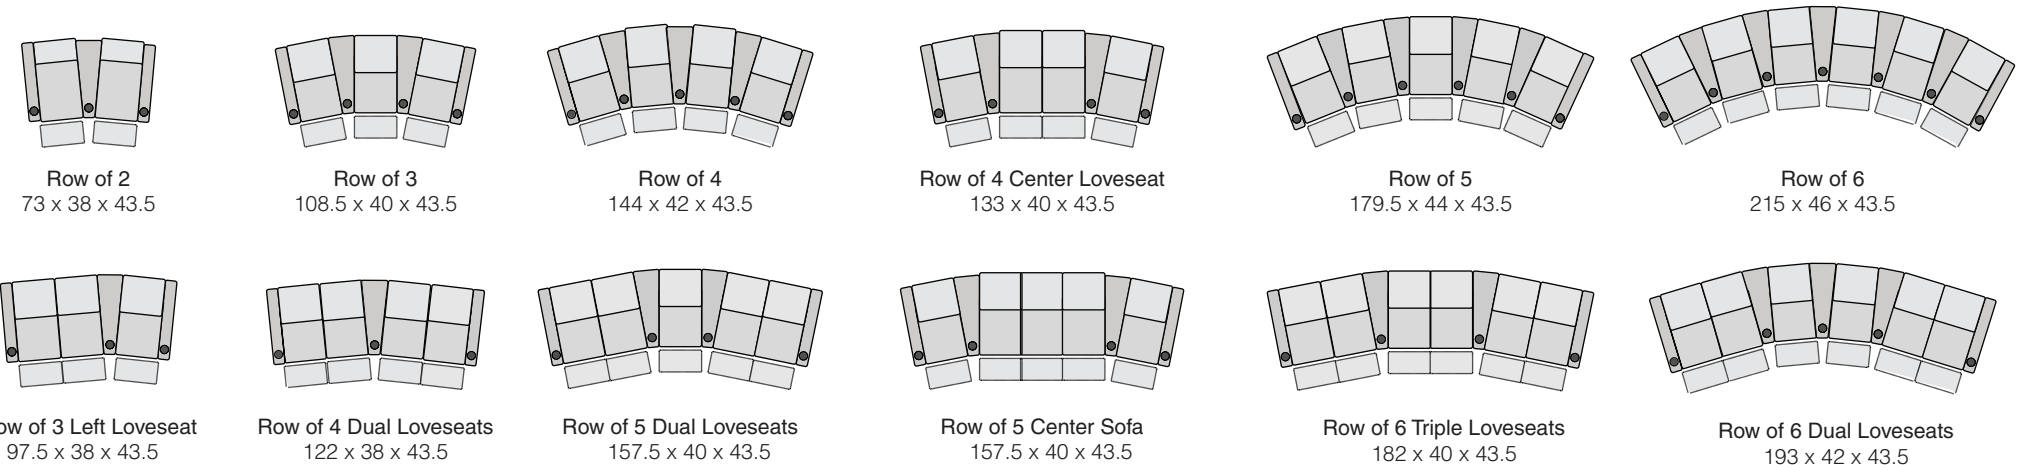

OCTANE REVOLUTION XL550

SPECIFICATIONS

STRAIGHT ROWS

CURVED ROWS

Measurements shown in inches as Width x Depth x Height.

Specifications are correct at time of printing and are subject to change without notice.