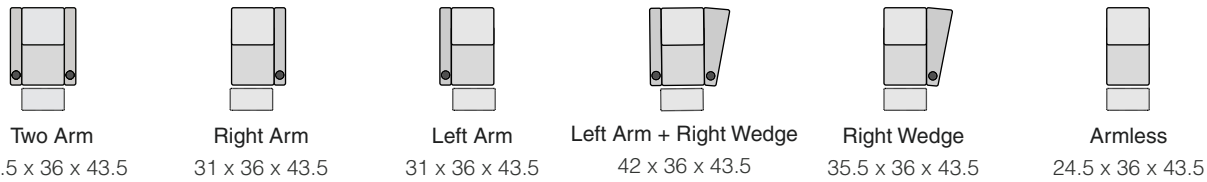

OCTANE REVOLUTION XL550

SPECIFICATIONS

STRAIGHT ROWS

CURVED ROWS

Measurements shown in inches as Width x Depth x Height.

Specifications are correct at time of printing and are subject to change without notice.