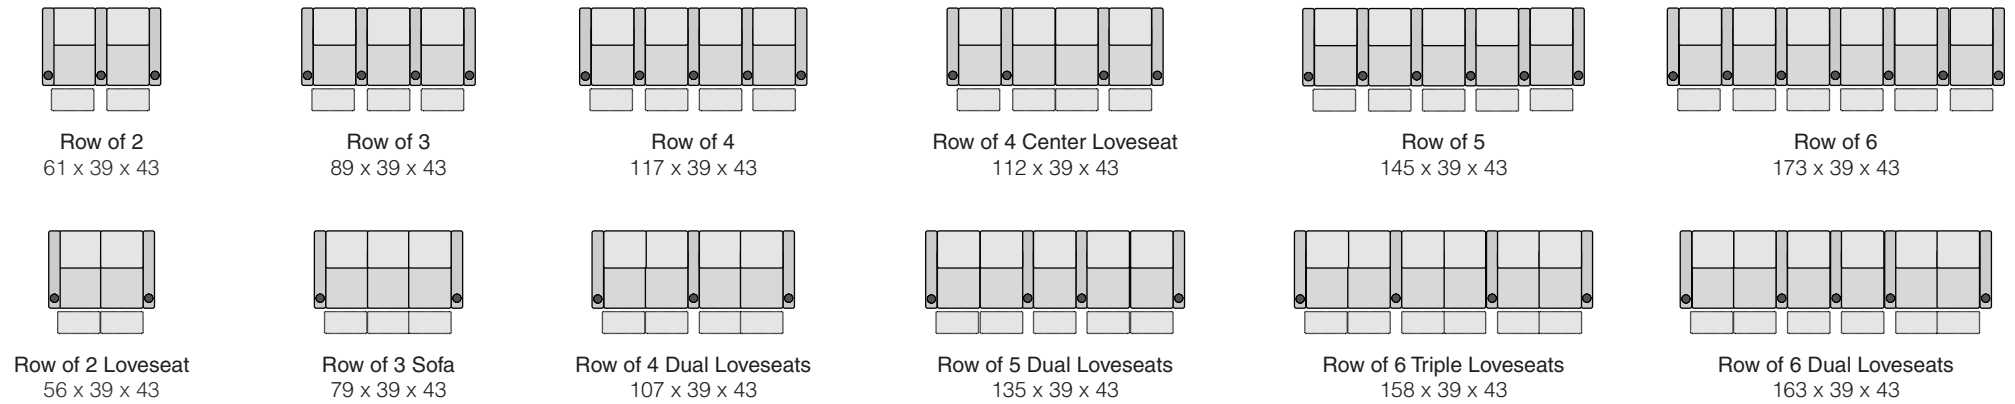

OCTANE SONIC XS900

SPECIFICATIONS

STRAIGHT ROWS

CURVED ROWS

Measurements shown in inches as Width x Depth x Height.

Specifications are correct at time of printing and are subject to change without notice.