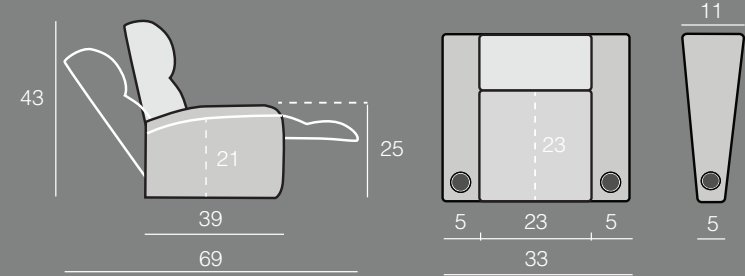

OCTANE SONIC XS900

SPECIFICATIONS

STRAIGHT ROWS

CURVED ROWS

Measurements shown in inches as Width x Depth x Height.

Specifications are correct at time of printing and are subject to change without notice.