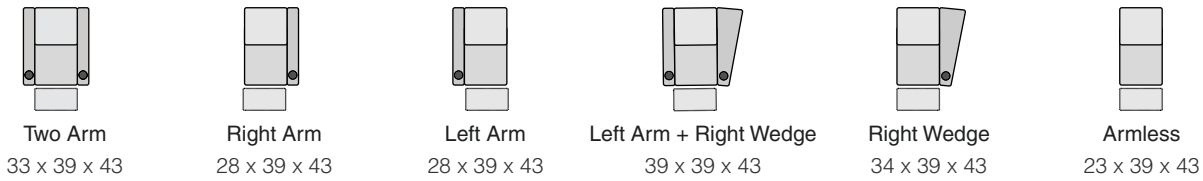

OCTANE SONIC XS900

SPECIFICATIONS

STRAIGHT ROWS

CURVED ROWS

Measurements shown in inches as Width x Depth x Height.

Specifications are correct at time of printing and are subject to change without notice.