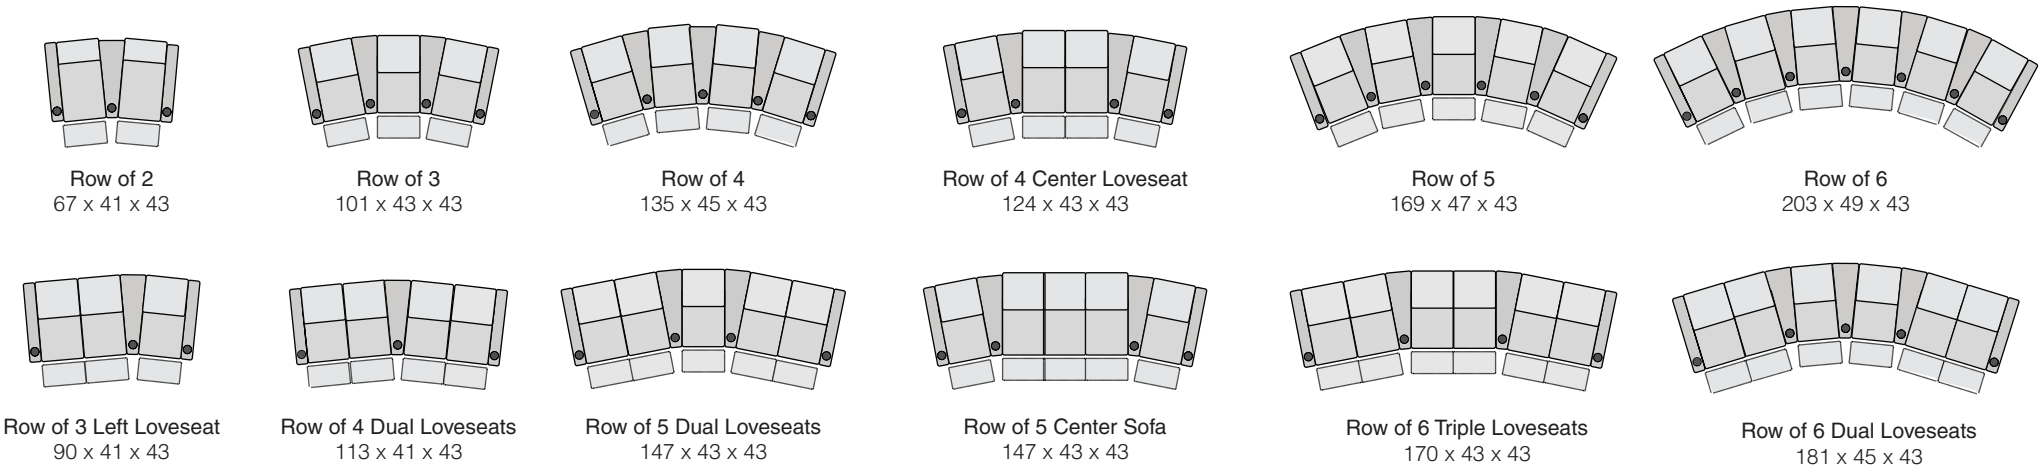

OCTANE SONIC XS900

SPECIFICATIONS

STRAIGHT ROWS

CURVED ROWS

Measurements shown in inches as Width x Depth x Height.

Specifications are correct at time of printing and are subject to change without notice.