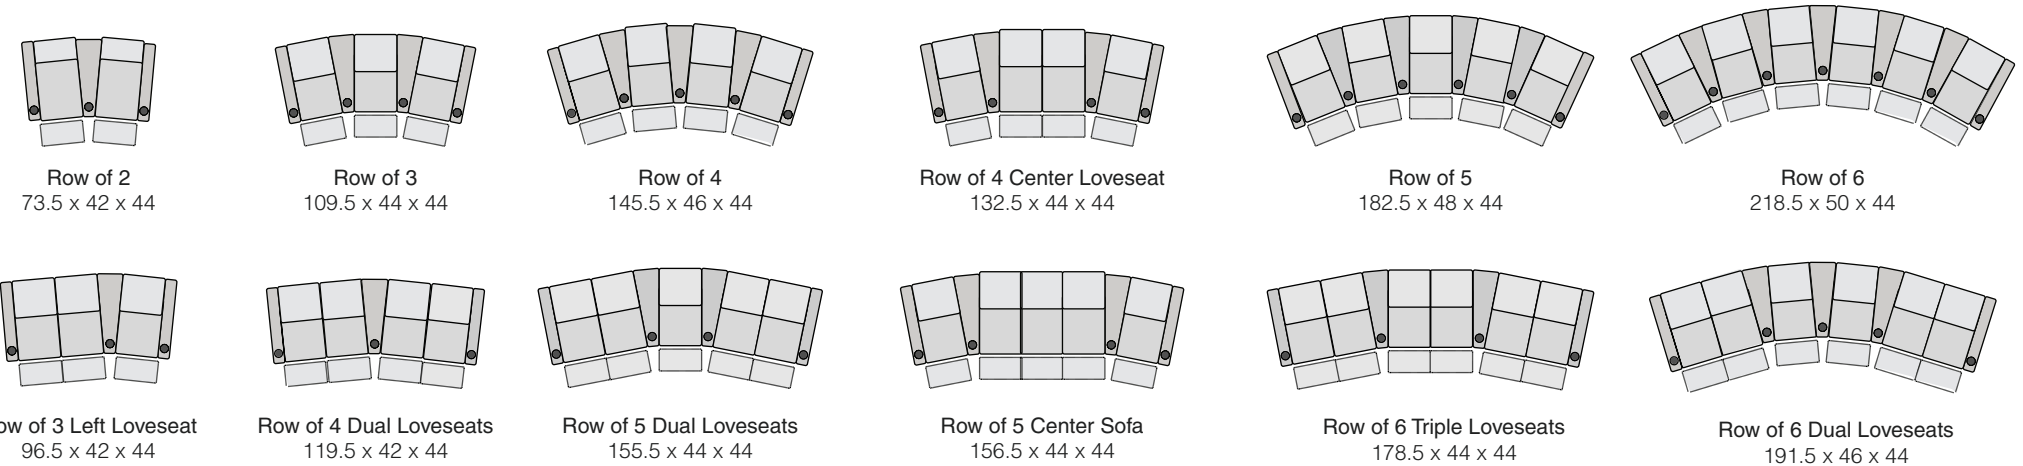

## SPECIFICATIONS

## STRAIGHT ROWS

## CURVED ROWS

Measurements shown in inches as Width x Depth x Height.

Specifications are correct at time of printing and are subject to change without notice.