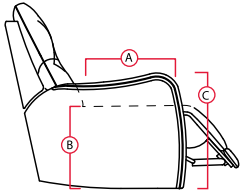

## 22 INCH SEAT

LHF = LEFT HAND FACING RHF = RIGHT HAND FACING

## SEATING

HIGH PERFORMANCE COMFORT

- A Seat Depth 20"
- B Seat Height 22"
- C Arm Height 25"  
Fully Reclined 69"

3900 Manual Recliner  
3901 Power Recliner

**38" W x 36" D x 42" H**

5200 RHF Manual Recliner  
5201 RHF Power Recliner