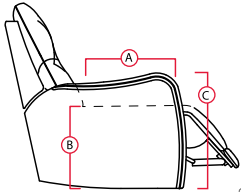

THE COLOSSUS

22 INCH SEAT

LHF = LEFT HAND FACING RHF = RIGHT HAND FACING

OCTANE™

SEATING

HIGH PERFORMANCE COMFORT

- A Seat Depth 19"
- B Seat Height 22"
- C Arm Height 25"
Fully Reclined 69"

3800
Manual Recliner
3801
Power Recliner

44" W x 36" D x 44" H

5200 Inside RHF
Manual Recliner
5201 Inside RHF
Power Recliner

30" W x 36" D x 44" H

3900 Connecting
Manual Recliner
3901 Connecting
Power Recliner

41" W x 36" D x 44" H

5500 Outside RHF
Manual Recliner
5501 Outside RHF
Power Recliner

4 Seats Curved with Middle Loveseat
132" W x 40" D x 44" H
73" Fully Reclined

5340 + 5400 + 5440 + 5500 Manual
5341 + 5401 + 5441 + 5501 Power