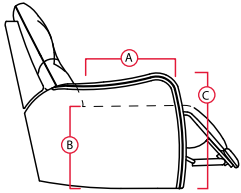

5340 + 5440 + 5200 Manual
5341 + 5441 + 5201 Power

4 Seats Curved
154" W x 44.5" D x 40" H
75.5" Fully Reclined

5340 + 5440 + 5440 + 5200 Manual
5341 + 5441 + 5441 + 5201 Power

4 Seats Curved with Middle Loveseat
140" W x 42.5" D x 40" H
73.5" Fully Reclined

5340 + 5400 + 5440 + 5200 Manual
5341 + 5401 + 5441 + 5201 Power

THE FIRESTAR

21 INCH SEAT

LHF = LEFT HAND FACING RHF = RIGHT HAND FACING

OCTANE™

SEATING

HIGH PERFORMANCE COMFORT

- A Seat Depth 20"
- B Seat Height 22"
- C Arm Height 25"
Fully Reclined 69.5"