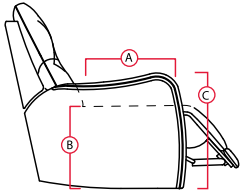

THE FIRESTAR

24 INCH SEAT

LHF = LEFT HAND FACING RHF = RIGHT HAND FACING

OCTANE™

SEATING

HIGH PERFORMANCE COMFORT

- A Seat Depth 20"
- B Seat Height 22"
- C Arm Height 25"
Fully Reclined 69.5"

3900 Manual Recliner
3901 Power Recliner

4 Seats Curved with Middle Loveseat
128" W x 42.5" D x 40" H
73.5" Fully Reclined

5340 + 5400 + 5440 + 5200 Manual
5341 + 5401 + 5441 + 5201 Power