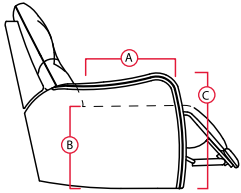

THE FORCE

24 INCH SEAT

LHF = LEFT HAND FACING RHF = RIGHT HAND FACING

OCTANE™

SEATING

HIGH PERFORMANCE COMFORT

- A Seat Depth 20"
- B Seat Height 22"
- C Arm Height 25"
Fully Reclined 69"

3900 Manual Recliner
3901 Power Recliner

40" W x 36" D x 43" H

5200 RHF Manual Recliner
5201 RHF Power Recliner

32" W x 36" D x 43" H

5340 LHF + RHF Wedge Manual Recliner
5341 LHF + RHF Wedge Power Recliner

46" W x 36" D x 43" H

5440 RHF Wedge Manual Recliner
5441 RHF Wedge Power Recliner