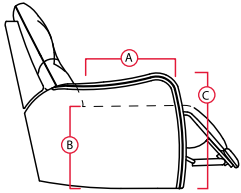

5340 + 5400 + 5440 + 5200 Manual
5341 + 5401 + 5441 + 5201 Power

THE FORCE

21 INCH SEAT

LHF = LEFT HAND FACING RHF = RIGHT HAND FACING

OCTANE™

SEATING

HIGH PERFORMANCE COMFORT

- A Seat Depth 20"
- B Seat Height 22"
- C Arm Height 25"
Fully Reclined 69"