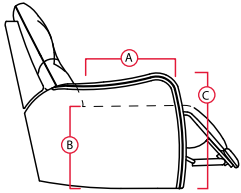

5340 + 5440 + 5200 Manual
5341 + 5441 + 5201 Power

4 Seats Curved
142" W x 44.5" D x 40" H
75.5" Fully Reclined

5340 + 5440 + 5440 + 5200 Manual
5341 + 5441 + 5441 + 5201 Power

4 Seats Curved with Middle Loveseat
132" W x 42.5" D x 40" H
73.5" Fully Reclined

5340 + 5400 + 5440 + 5200 Manual
5341 + 5401 + 5441 + 5201 Power

THE FURY

21 INCH SEAT

LHF = LEFT HAND FACING RHF = RIGHT HAND FACING

OCTANE™

SEATING

HIGH PERFORMANCE COMFORT

- A Seat Depth 20"
- B Seat Height 22"
- C Arm Height 25"
Fully Reclined 69.5"