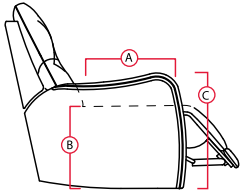

THE FURY

24 INCH SEAT

LHF = LEFT HAND FACING RHF = RIGHT HAND FACING

OCTANE™

SEATING

HIGH PERFORMANCE COMFORT

- A Seat Depth 20"
- B Seat Height 22"
- C Arm Height 25"
Fully Reclined 69.5"

3900 Manual Recliner
3901 Power Recliner