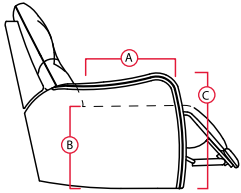

5340 + 5400 + 5440 + 5200 Manual
5341 + 5401 + 5441 + 5201 Power

THE IMPULSE

21 INCH SEAT

LHF = LEFT HAND FACING RHF = RIGHT HAND FACING

OCTANE™

SEATING

HIGH PERFORMANCE COMFORT

- A Seat Depth 20"
- B Seat Height 22"
- C Arm Height 25"
Fully Reclined 69"