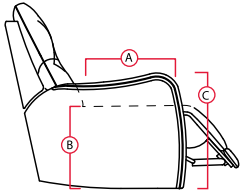

THE IMPULSE

24 INCH SEAT

LHF = LEFT HAND FACING RHF = RIGHT HAND FACING

OCTANE™

SEATING

HIGH PERFORMANCE COMFORT

- A Seat Depth 20"
- B Seat Height 22"
- C Arm Height 25"
Fully Reclined 69"

3900 Manual Recliner
3901 Power Recliner

40" W x 41" D x 43" H

5200 RHF Manual Recliner
5201 RHF Power Recliner

32" W x 41" D x 43" H

5340 LHF + RHF Wedge Manual Recliner
5341 LHF + RHF Wedge Power Recliner

44" W x 41" D x 43" H

5440 RHF Wedge Manual Recliner
5441 RHF Wedge Power Recliner