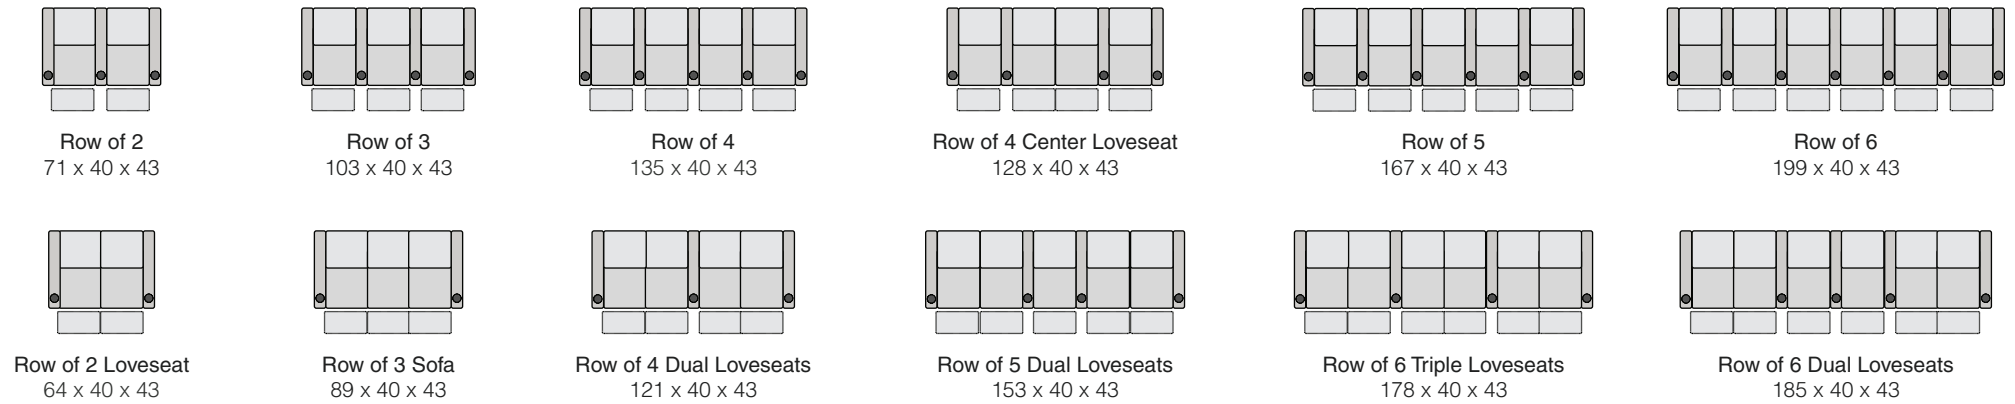

## STRAIGHT ROWS

## CURVED ROWS

Measurements shown in inches as Width x Depth x Height.

Specifications are correct at time of printing and are subject to change without notice.

MEGA-HR-SERIES-v.2017-1