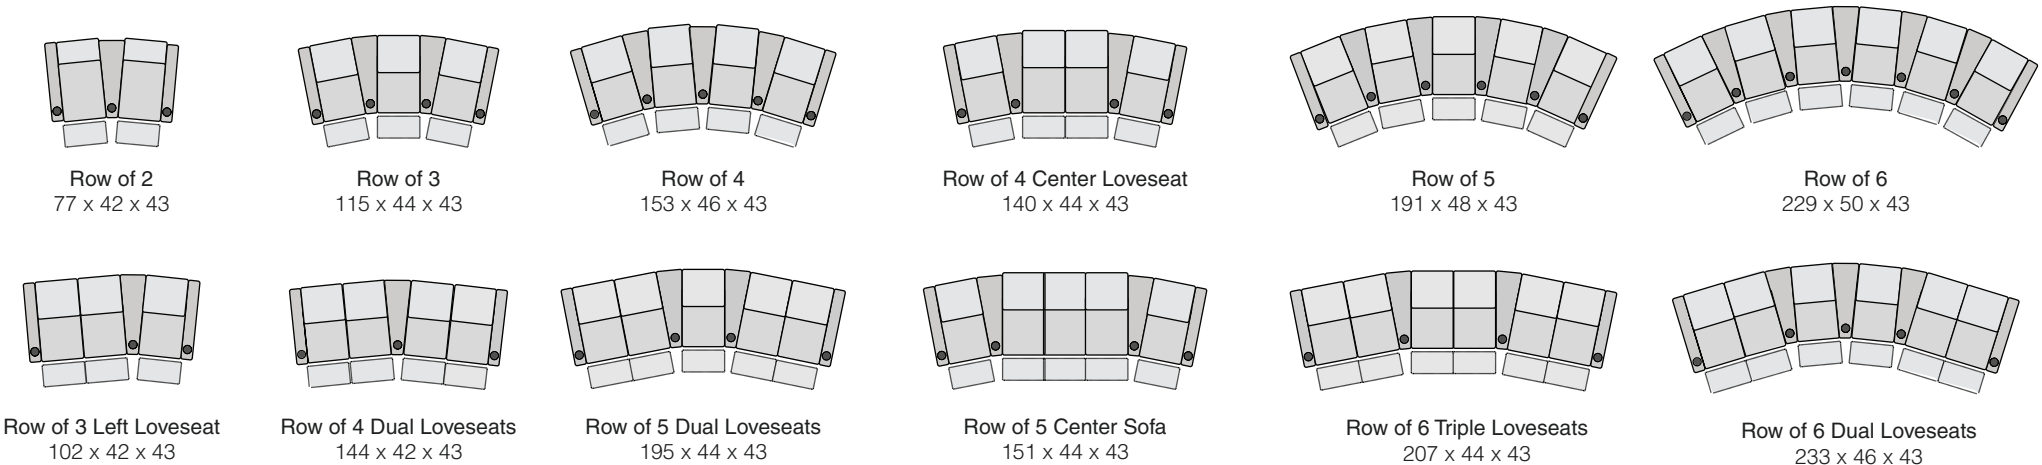

## SPECIFICATIONS

## STRAIGHT ROWS

## CURVED ROWS

Measurements shown in inches as Width x Depth x Height.

Specifications are correct at time of printing and are subject to change without notice.

MEGA-HR-SERIES-v.2017-1