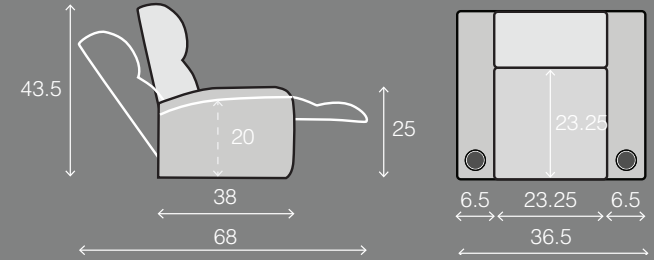

OCTANE WAVE HR SERIES

SPECIFICATIONS

TWO ARM
36.5 x 38 x 43.5

RIGHT ARM MIDDLE
30 x 38 x 43.5

RIGHT ARM END
30 x 38 x 43.5

ARMLESS
23.25 x 38 x 43.5

MOST POPULAR LAYOUTS

Row of 2
66.5 x 38 x 43.5

Row of 3
96.5 x 38 x 43.5

Row of 4
126.5 x 38 x 43.5

Row of 4 Center Loveseat
120 x 38 x 43.5

Row of 5
156.5 x 38 x 43.5

Row of 6
186.5 x 38 x 43.5

Row of 3 Right Loveset
89.75 x 38 x 43.5

Row of 4 Right Loveset
119.75 x 38 x 43.5

Row of 5 Right Loveset
149.75 x 38 x 43.5

Row of 6 Right Loveset
179.75 x 38 x 43.5

Row of 6 Center Loveset
179.75 x 38 x 43.5

Row of 7
216.5 x 38 x 43.5

Row of 4 Right Sofa
113 x 38 x 43.5

Row of 5 Right Sofa
143 x 38 x 43.5

Row of 7 Right Sofa
173 x 38 x 43.5

Row of 7 Right Sofa
203 x 38 x 43.5

Row of 5 Center Sofa
143.25 x 38 x 43.5

Row of 7 Center Sofa
203 x 38 x 43.5