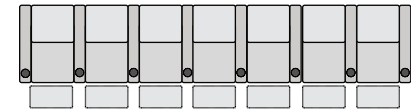

OCTANE WAVE HR SERIES

SPECIFICATIONS

TWO ARM
36.5 x 38 x 43.5

RIGHT ARM MIDDLE
30 x 38 x 43.5

RIGHT ARM END
30 x 38 x 43.5

ARMLESS
23.25 x 38 x 43.5

MOST POPULAR LAYOUTS

Row of 2
66.5 x 38 x 43.5

Row of 3
96.5 x 38 x 43.5

Row of 4
126.5 x 38 x 43.5

Row of 4 Center Loveseat
120 x 38 x 43.5

Row of 5
156.5 x 38 x 43.5

Row of 6
186.5 x 38 x 43.5

Row of 3 Right Loveset
89.75 x 38 x 43.5

Row of 4 Right Loveset
119.75 x 38 x 43.5

Row of 5 Right Loveset
149.75 x 38 x 43.5

Row of 6 Right Loveset
179.75 x 38 x 43.5

Row of 6 Center Loveset
179.75 x 38 x 43.5

Row of 7
216.5 x 38 x 43.5

Row of 4 Right Sofa
113 x 38 x 43.5

Row of 5 Right Sofa
143 x 38 x 43.5

Row of 7 Right Sofa
173 x 38 x 43.5

Row of 7 Right Sofa
203 x 38 x 43.5

Row of 5 Center Sofa
143.25 x 38 x 43.5

Row of 7 Center Sofa
203 x 38 x 43.5