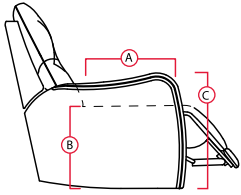

THE STEALTH

24 INCH SEAT

LHF = LEFT HAND FACING RHF = RIGHT HAND FACING

OCTANE™

SEATING

HIGH PERFORMANCE COMFORT

- A Seat Depth 22.5"
- B Seat Height 22"
- C Arm Height 26"
Fully Reclined 66"

3900 Manual Recliner
3901 Power Recliner

42" W x 40" D x 38" H

5200 RHF Manual Recliner
5201 RHF Power Recliner

33" W x 40" D x 38" H

5340 LHF + RHF Wedge Manual Recliner
5341 LHF + RHF Wedge Power Recliner

47" W x 40" D x 38" H

5440 RHF Wedge Manual Recliner
5441 RHF Wedge Power Recliner

38" W x 40" D x 38" H

5400 Armless Manual Recliner
5401 Armless Power Recliner

24" W x 40" D x 38" H

2 Seats Straight
75" W x 40" D x 38" H

3900 + 5200 Manual
3901 + 5201 Power

3 Seats Straight
108" W x 40" D x 38" H