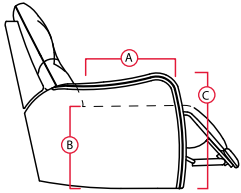

THE THUNDER

24 INCH SEAT

LHF = LEFT HAND FACING RHF = RIGHT HAND FACING

OCTANE™

SEATING

HIGH PERFORMANCE COMFORT

- A Seat Depth 20"
- B Seat Height 22"
- C Arm Height 25"
Fully Reclined 69.5"

3900 Manual Recliner
3901 Power Recliner

4 Seats Curved with Middle Loveseat
122" W x 42.5" D x 40" H
73.5" Fully Reclined

5340 + 5400 + 5440 + 5200 Manual
5341 + 5401 + 5441 + 5201 Power