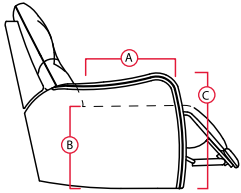

5340 + 5440 + 5200 Manual
5341 + 5441 + 5201 Power

4 Seats Curved
145" W x 44.5" D x 40" H
75.5" Fully Reclined

5340 + 5440 + 5440 + 5200 Manual
5341 + 5441 + 5441 + 5201 Power

4 Seats Curved with Middle Loveseat
134" W x 42.5" D x 40" H
73.5" Fully Reclined

5340 + 5400 + 5440 + 5200 Manual
5341 + 5401 + 5441 + 5201 Power

THE THUNDER

21 INCH SEAT

LHF = LEFT HAND FACING RHF = RIGHT HAND FACING

OCTANE™

SEATING

HIGH PERFORMANCE COMFORT

- A Seat Depth 20"
- B Seat Height 22"
- C Arm Height 25"
Fully Reclined 69.5"