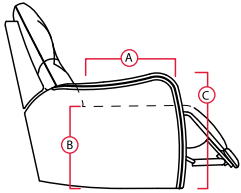

THE TITAN

22 INCH SEAT

LHF = LEFT HAND FACING RHF = RIGHT HAND FACING

OCTANE™

SEATING

HIGH PERFORMANCE COMFORT

- A Seat Depth 19"
- B Seat Height 22"
- C Arm Height 25"
Fully Reclined 69"

3900 Manual Recliner
3901 Power Recliner

38" W x 36" D x 42" H

5200 RHF Manual Recliner
5201 RHF Power Recliner

30" W x 36" D x 42" H

5340 LHF + RHF Wedge Manual Recliner
5341 LHF + RHF Wedge Power Recliner

44" W x 36" D x 42" H

5440 RHF Wedge Manual Recliner
5441 RHF Wedge Power Recliner

36" W x 36" D x 42" H

5400 Armless Manual Recliner
5401 Armless Power Recliner

22" W x 36" D x 42" H

2 Seats Straight
68" W x 36" D x 42" H

3900 + 5200 Manual
3901 + 5201 Power

3 Seats Straight
98" W x 36" D x 42" H