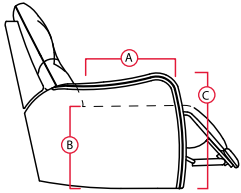

5340 + 5400 + 5440 + 5200 Manual
5341 + 5401 + 5441 + 5201 Power

THE TORCH

21 INCH SEAT

LHF = LEFT HAND FACING RHF = RIGHT HAND FACING

OCTANE™

SEATING

HIGH PERFORMANCE COMFORT

- A Seat Depth 21"
- B Seat Height 22"
- C Arm Height 25"
Fully Reclined 70"