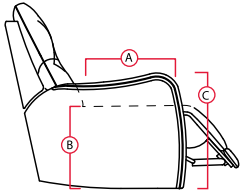

THE TORCH

24 INCH SEAT

LHF = LEFT HAND FACING RHF = RIGHT HAND FACING

OCTANE™

SEATING

HIGH PERFORMANCE COMFORT

- A Seat Depth 21"
- B Seat Height 22"
- C Arm Height 25"
Fully Reclined 70"

3900 Manual Recliner
3901 Power Recliner

40" W x 36" D x 46" H

5200 RHF Manual Recliner
5201 RHF Power Recliner

32" W x 36" D x 46" H

5340 LHF + RHF Wedge Manual Recliner
5341 LHF + RHF Wedge Power Recliner

46" W x 36" D x 46" H

5440 RHF Wedge Manual Recliner
5441 RHF Wedge Power Recliner

38" W x 36" D x 46" H

5400 Armless Manual Recliner
5401 Armless Power Recliner

24" W x 36" D x 46" H

2 Seats Straight
72" W x 36" D x 46" H

3900 + 5200 Manual
3901 + 5201 Power

3 Seats Straight
104" W x 36" D x 46" H