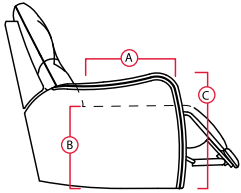

THE WESTERNER

24 INCH SEAT

LHF = LEFT HAND FACING RHF = RIGHT HAND FACING

OCTANE™

SEATING

HIGH PERFORMANCE COMFORT

- A Seat Depth 22.5"
- B Seat Height 22"
- C Arm Height 26"
Fully Reclined 66"

3900 Manual Recliner
3901 Power Recliner

48" W x 35" D x 44" H

5200 RHF Manual Recliner
5201 RHF Power Recliner

36" W x 35" D x 44" H

5340 LHF + RHF Wedge Manual Recliner
5341 LHF + RHF Wedge Power Recliner

52" W x 35" D x 44" H

5440 RHF Wedge Manual Recliner
5441 RHF Wedge Power Recliner