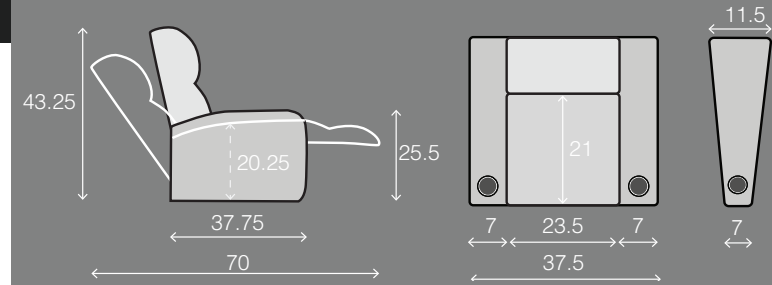

OCTANE DYNAMO XL400

SPECIFICATIONS

Two Arm

37.75 x 37.75 x 43.25

Right Arm

30.5 x 37.75 x 43.25

Left Arm

30.5 x 37.75 x 43.25

Left Arm + Right Wedge

42 x 37.75 x 43.25

Right Wedge

35 x 37.75 x 43.25

Armless

23.5 x 37.75 x 43.25

STRAIGHT ROWS

Row of 2

68 x 37.75 x 43.25

Row of 3

98.5 x 37.75 x 43.25

Row of 4

129 x 37.75 x 43.25

Row of 4 Center Loveseat

122 x 37.75 x 43.25

Row of 5

159.5 x 37.75 x 43.25

Row of 6

190 x 37.75 x 43.25

Row of 2 Loveseat

61 x 37.75 x 43.25

Row of 3 Sofa

84.5 x 37.75 x 43.25

Row of 4 Dual Loveseats