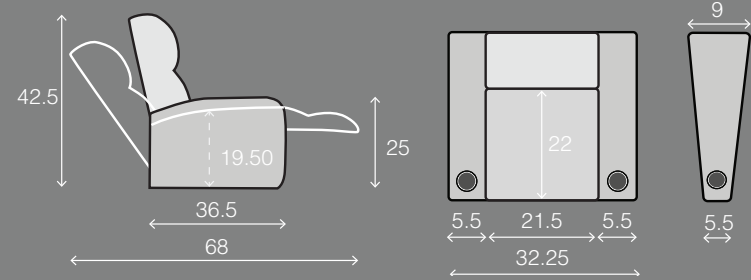

Left Arm + Right Wedge

35.75 x 36.25 x 42.5

Right Wedge

30.25 x 36.25 x 42.5

Armless

21.25 x 36.25 x 42.5

STRAIGHT ROWS

Row of 2

59 x 36.25 x 42.5

Row of 3

85.75 x 36.25 x 42.5

Row of 4

112.5 x 36.25 x 42.5

Row of 4 Center Loveseat

107 x 36.25 x 42.5

Row of 5

107.5 x 36.25 x 42.5

Row of 5 Dual Loveseats

135.5 x 36.25 x 42.5

Row of 6 Triple Loveseats

159 x 36.25 x 42.5

Row of 6 Dual Loveseats

163.5 x 36.25 x 42.5

CURVED ROWS

Row of 5

153.25 x 44.25 x 42.5

Row of 6

183.5 x 46.25 x 42.5

Row of 3 Left Loveseat

83.75 x 38.25 x 42.5

Row of 4 Dual Loveseats

105 x 38.25 x 42.5