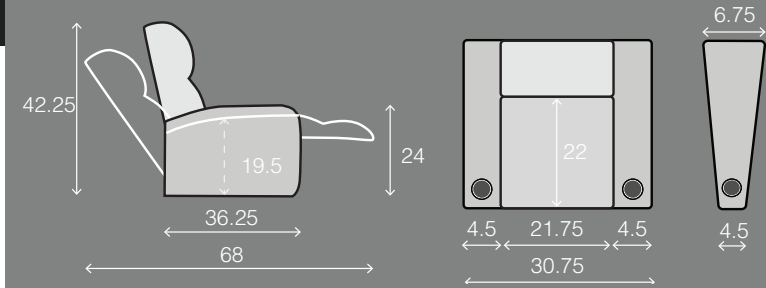

30.75 x 36.25 x 42.25 26.25 x 36.25 x 42.25 26.25 x 36.25 x 42.25 33 x 36.25 x 42.25 28.5 x 36.25 x 42.25 21.75 x 36.25 x 42.25

STRAIGHT ROWS

Row of 2

57 x 36.25 x 42.25

Row of 3

83.25 x 36.25 x 42.25

Row of 4

109.5 x 36.25 x 42.25

Row of 4 Center Loveseat

105 x 36.25 x 42.25

Row of 5

135.75 x 36.25 x 42.5

Row of 6

162 x 36.25 x 42.5

Row of 2 Loveseat

148.5 x 36.25 x 42.5

Row of 6 Dual Loveseats

153 x 36.25 x 42.5

CURVED ROWS

Row of 2

59.25 x 38.25 x 42.25

Row of 3

92.75 x 40.25 x 42.5

Row of 6 Triple Loveseats

153 x 40.25 x 42.5

Row of 6 Dual Loveseats

159.75 x 42.25 x 42.5

Measurements shown in inches as Width x Depth x Height.

Specifications are correct at time of printing and are subject to change without notice.