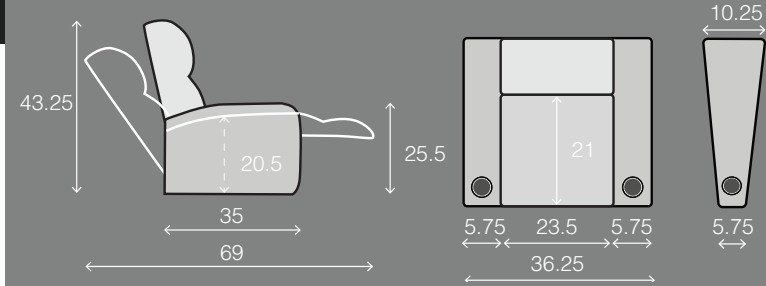

Left Arm + Right Wedge

40 x 35 x 43.25

Right Wedge

33.75 x 35 x 43.25

Armless

23.5 x 35 x 43.25

STRAIGHT ROWS

Row of 2

65.5 x 35 x 43.25

Row of 3

94.75 x 35 x 43.25

Row of 4

124 x 35 x 43.25

Row of 4 Center Loveseat

118.25 x 35 x 43.25

Row of 5

153.25 x 35 x 43.25

Row of 6

182.5 x 35 x 43.25

Row of 2 Loveseat

58.5 x 35 x 43.25

Row of 3 Sofa

82 x 35 x 43.25

Row of 4 Dual Loveseats

Row of 5 Dual Loveseats

150 x 39 x 43.25

Row of 5 Center Sofa

150 x 39 x 43.25

Row of 6 Triple Loveseats

173.5 x 39 x 43.25

Row of 6 Dual Loveseats

183.75 x 41 x 43.25