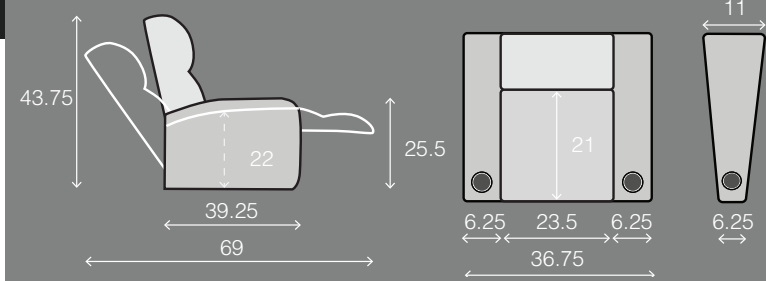

Left Arm + Right Wedge

41 x 39.25 x 43.75

Right Wedge

34.5 x 39.25 x 43.75

Armless

23.5 x 39.25 x 43.75

STRAIGHT ROWS

Row of 2

66 x 39.25 x 43.75

Row of 3

95.75 x 39.25 x 43.75

Row of 4

125.5 x 39.25 x 43.75

Row of 4 Center Loveseat

119.25 x 39.25 x 43.75

Row of 5

155.25 x 39.25 x 43.75

Row of 6

185 x 39.25 x 43.75

Row of 2 Loveseat

59.5 x 39.25 x 43.75

Row of 3 Sofa

83 x 39.25 x 43.75

Row of 4 Dual Loveseats

Row of 5

174.25 x 44.25 x 43.75

Row of 6

208.75 x 46.25 x 43.75

Row of 3 Left Loveseat

94.25 x 38.25 x 43.75

Row of 4 Dual Loveseats

117.75 x 38.25 x 43.75