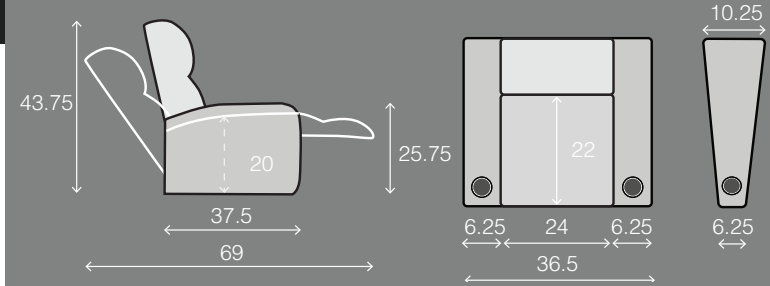

Left Arm + Right Wedge

40.5 x 37.5 x 43.75

Right Wedge

34.25 x 37.5 x 43.75

Armless

24 x 37.5 x 43.75

STRAIGHT ROWS

Row of 2

66.75 x 37.5 x 43.75

Row of 3

97 x 37.5 x 43.75

Row of 4

127.25 x 37.5 x 43.75

Row of 4 Center Loveseat

121 x 37.5 x 43.75

Row of 5

154.25 x 37.5 x 43.75

Row of 6

184.5 x 37.5 x 43.75

Row of 2 Loveseat

60.5 x 37.5 x 43.75

Row of 3 Sofa

84.5 x 37.5 x 43.75

Row of 4 Dual Loveseats

Row of 5

173.5 x 41 x 43.75

Row of 6

207.75 x 43 x 43.75

Row of 3 Left Loveseat

94.75 x 39.5 x 43.75

Row of 4 Dual Loveseats

118.75 x 39.5 x 43.75