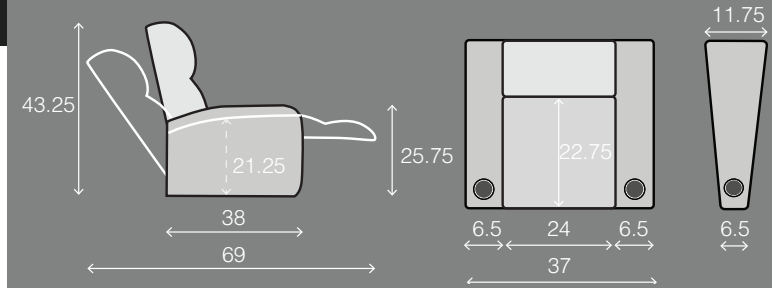

## STRAIGHT ROWS

## CURVED ROWS

Measurements shown in inches as Width x Depth x Height.

Specifications are correct at time of printing and are subject to change without notice.

OCTANE-ZONE-LHR-SERIES-v.2018-1