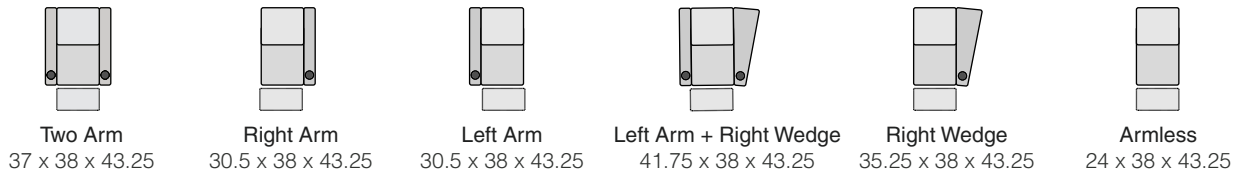

OCTANE ZONE LHR SERIES

SPECIFICATIONS