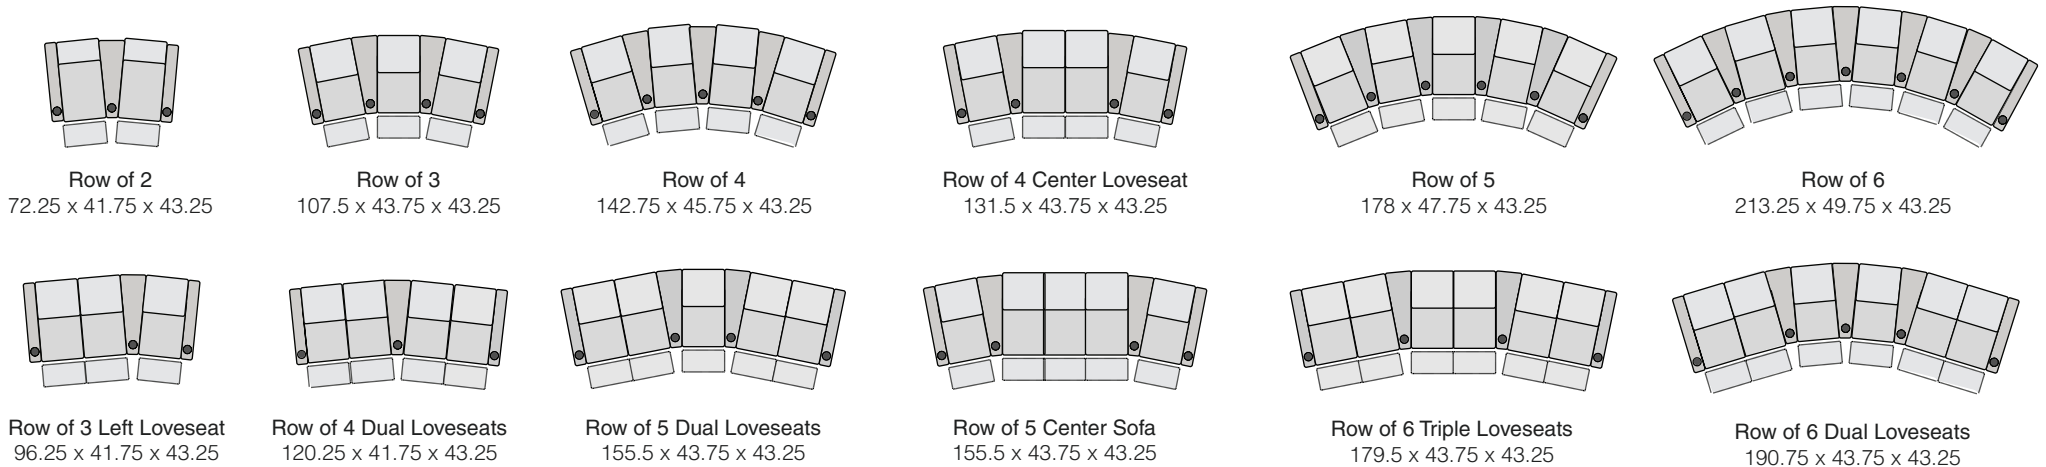

# OCTANE ZONE LHR SERIES

## SPECIFICATIONS

## STRAIGHT ROWS

## CURVED ROWS

Measurements shown in inches as Width x Depth x Height.

Specifications are correct at time of printing and are subject to change without notice.

OCTANE-ZONE-LHR-SERIES-v.2018-1