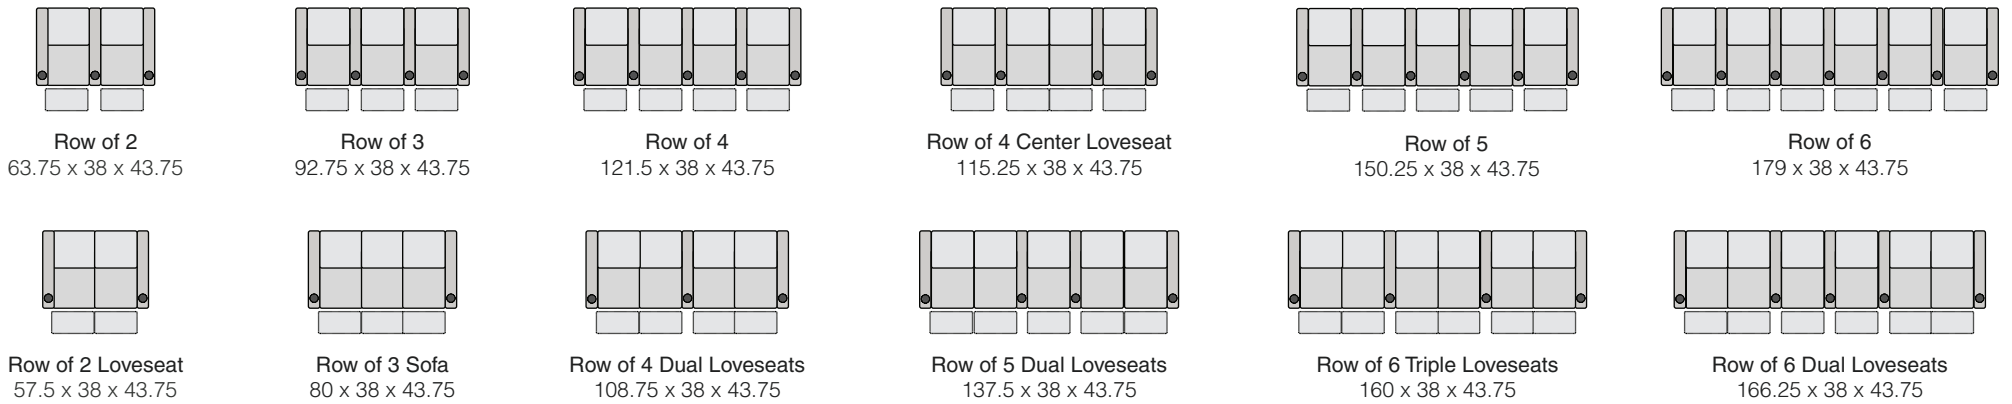

OCTANE FLASH HR SERIES

SPECIFICATIONS

STRAIGHT ROWS

CURVED ROWS

Measurements shown in inches as Width x Depth x Height.

Specifications are correct at time of printing and are subject to change without notice.