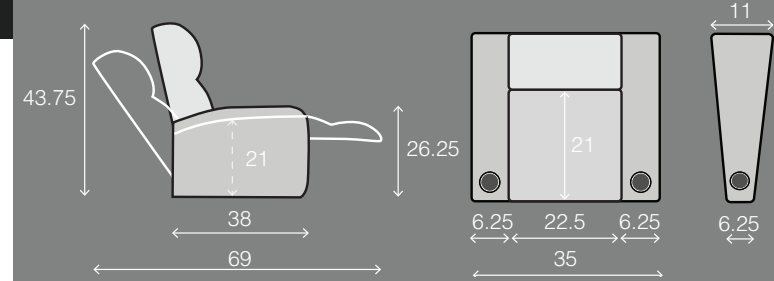

OCTANE FLASH HR SERIES

SPECIFICATIONS

STRAIGHT ROWS

CURVED ROWS

Measurements shown in inches as Width x Depth x Height.

Specifications are correct at time of printing and are subject to change without notice.