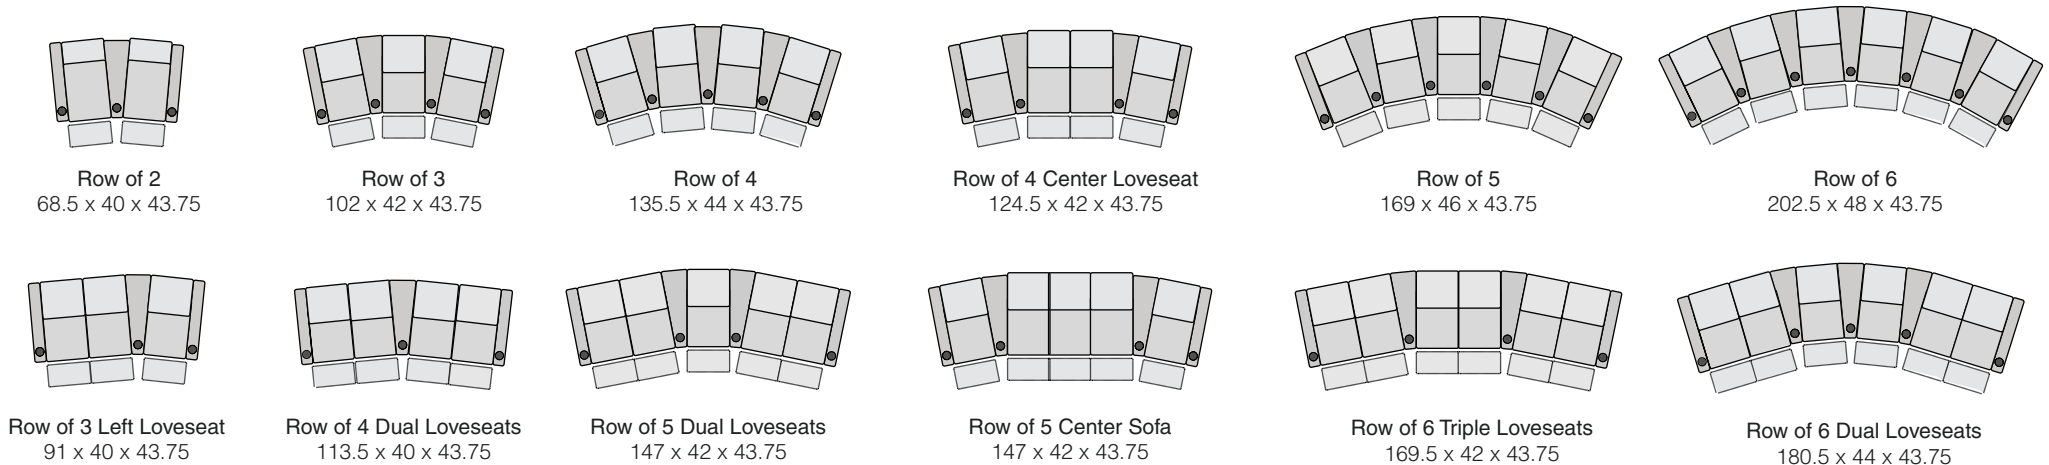

OCTANE FLASH HR SERIES

SPECIFICATIONS

STRAIGHT ROWS

CURVED ROWS

Measurements shown in inches as Width x Depth x Height.

Specifications are correct at time of printing and are subject to change without notice.