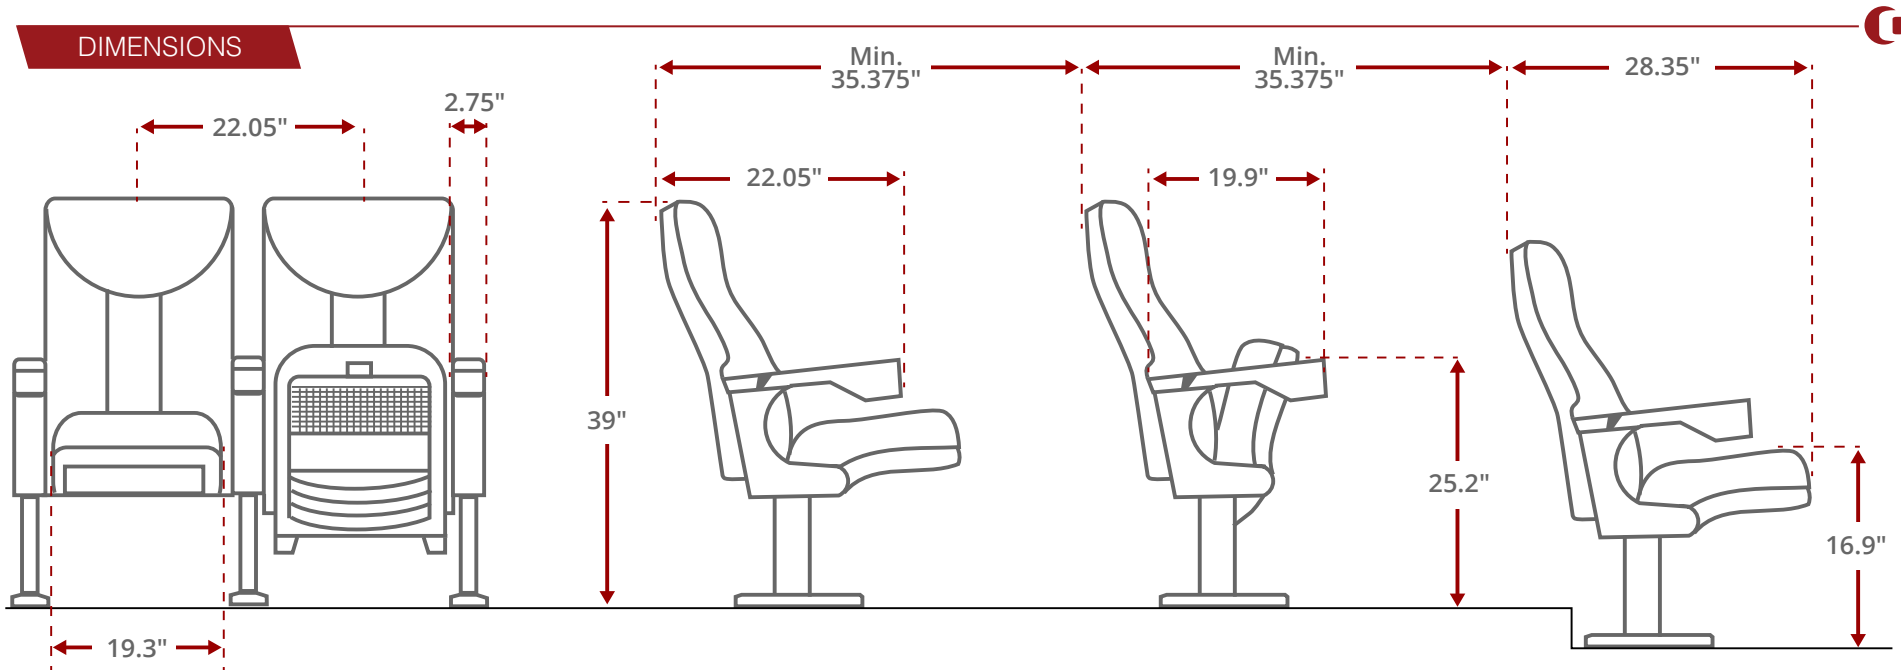

# FEATURES

- ▶ Cold Rolled Steel Frame
- ▶ ABS Plastic Outer Shell
- ▶ High Density Molded Foam
- ▶ Several Cupholder Options
- ▶ Non-Padded Arms
- ▶ CA-117 Compliant
- ▶ Optional Flip Up Arms
- ▶ Fixed Seat
- ▶ Gravity Return Seat Mechanism
- ▶ Upholstery & Color Options

## DIMENSIONS

Specifications are correct at time of printing and are subject to change without notice.

All measurements in inches.

MATINEE CINEMA SERIES