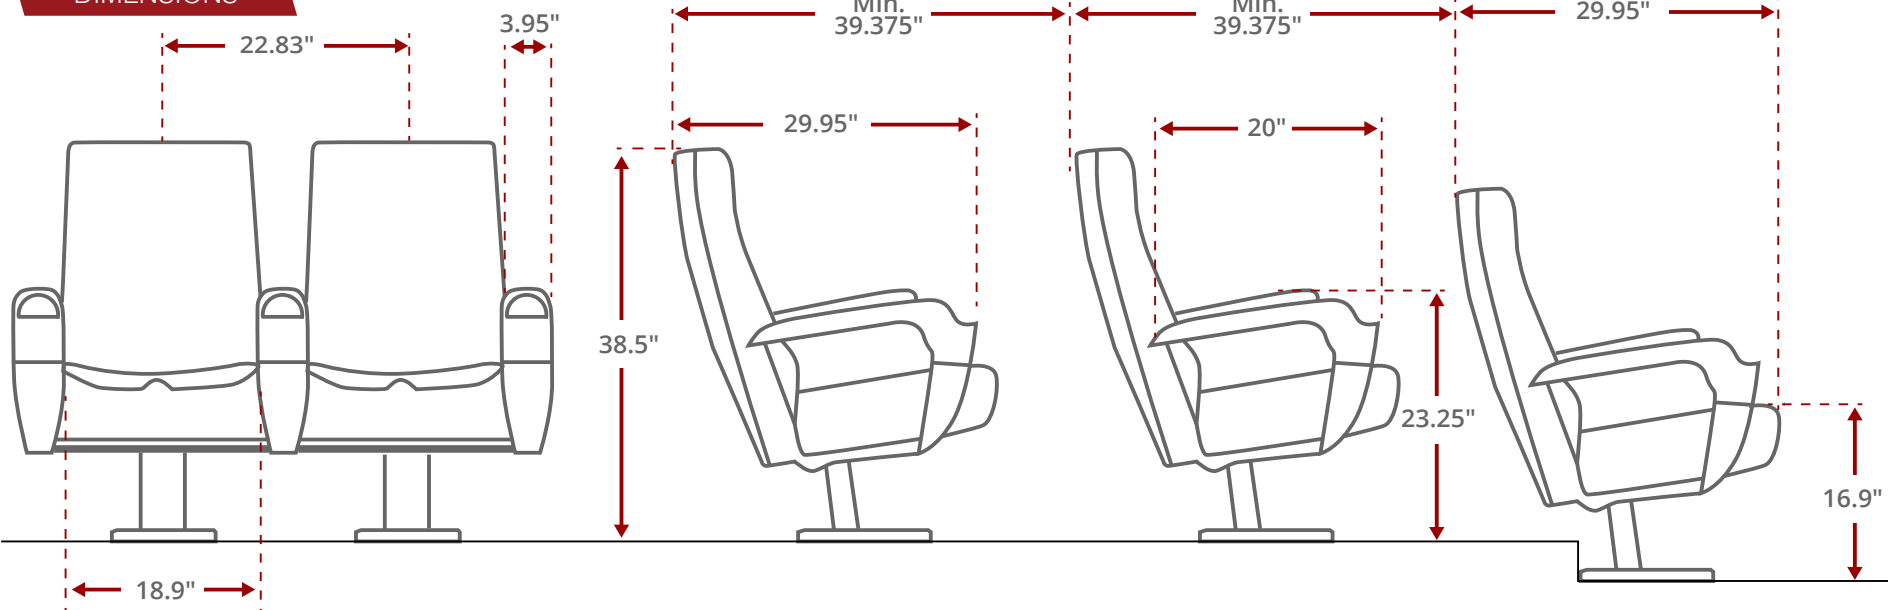

# FEATURES

- ▶ Cold Rolled Steel Frame
- ▶ CA-117 Compliant
- ▶ ABS Plastic Outer Shell
- ▶ Optional Flip Up Arms
- ▶ High Density Molded Foam
- ▶ Rocker or Fixed Back Mechanism
- ▶ Several Cupholder Options
- ▶ Fixed Seat
- ▶ Optional Padded Arms
- ▶ Upholstery & Color Options

## DIMENSIONS

Specifications are correct at time of printing and are subject to change without notice.

All measurements in inches.

STAR CINEMA SERIES